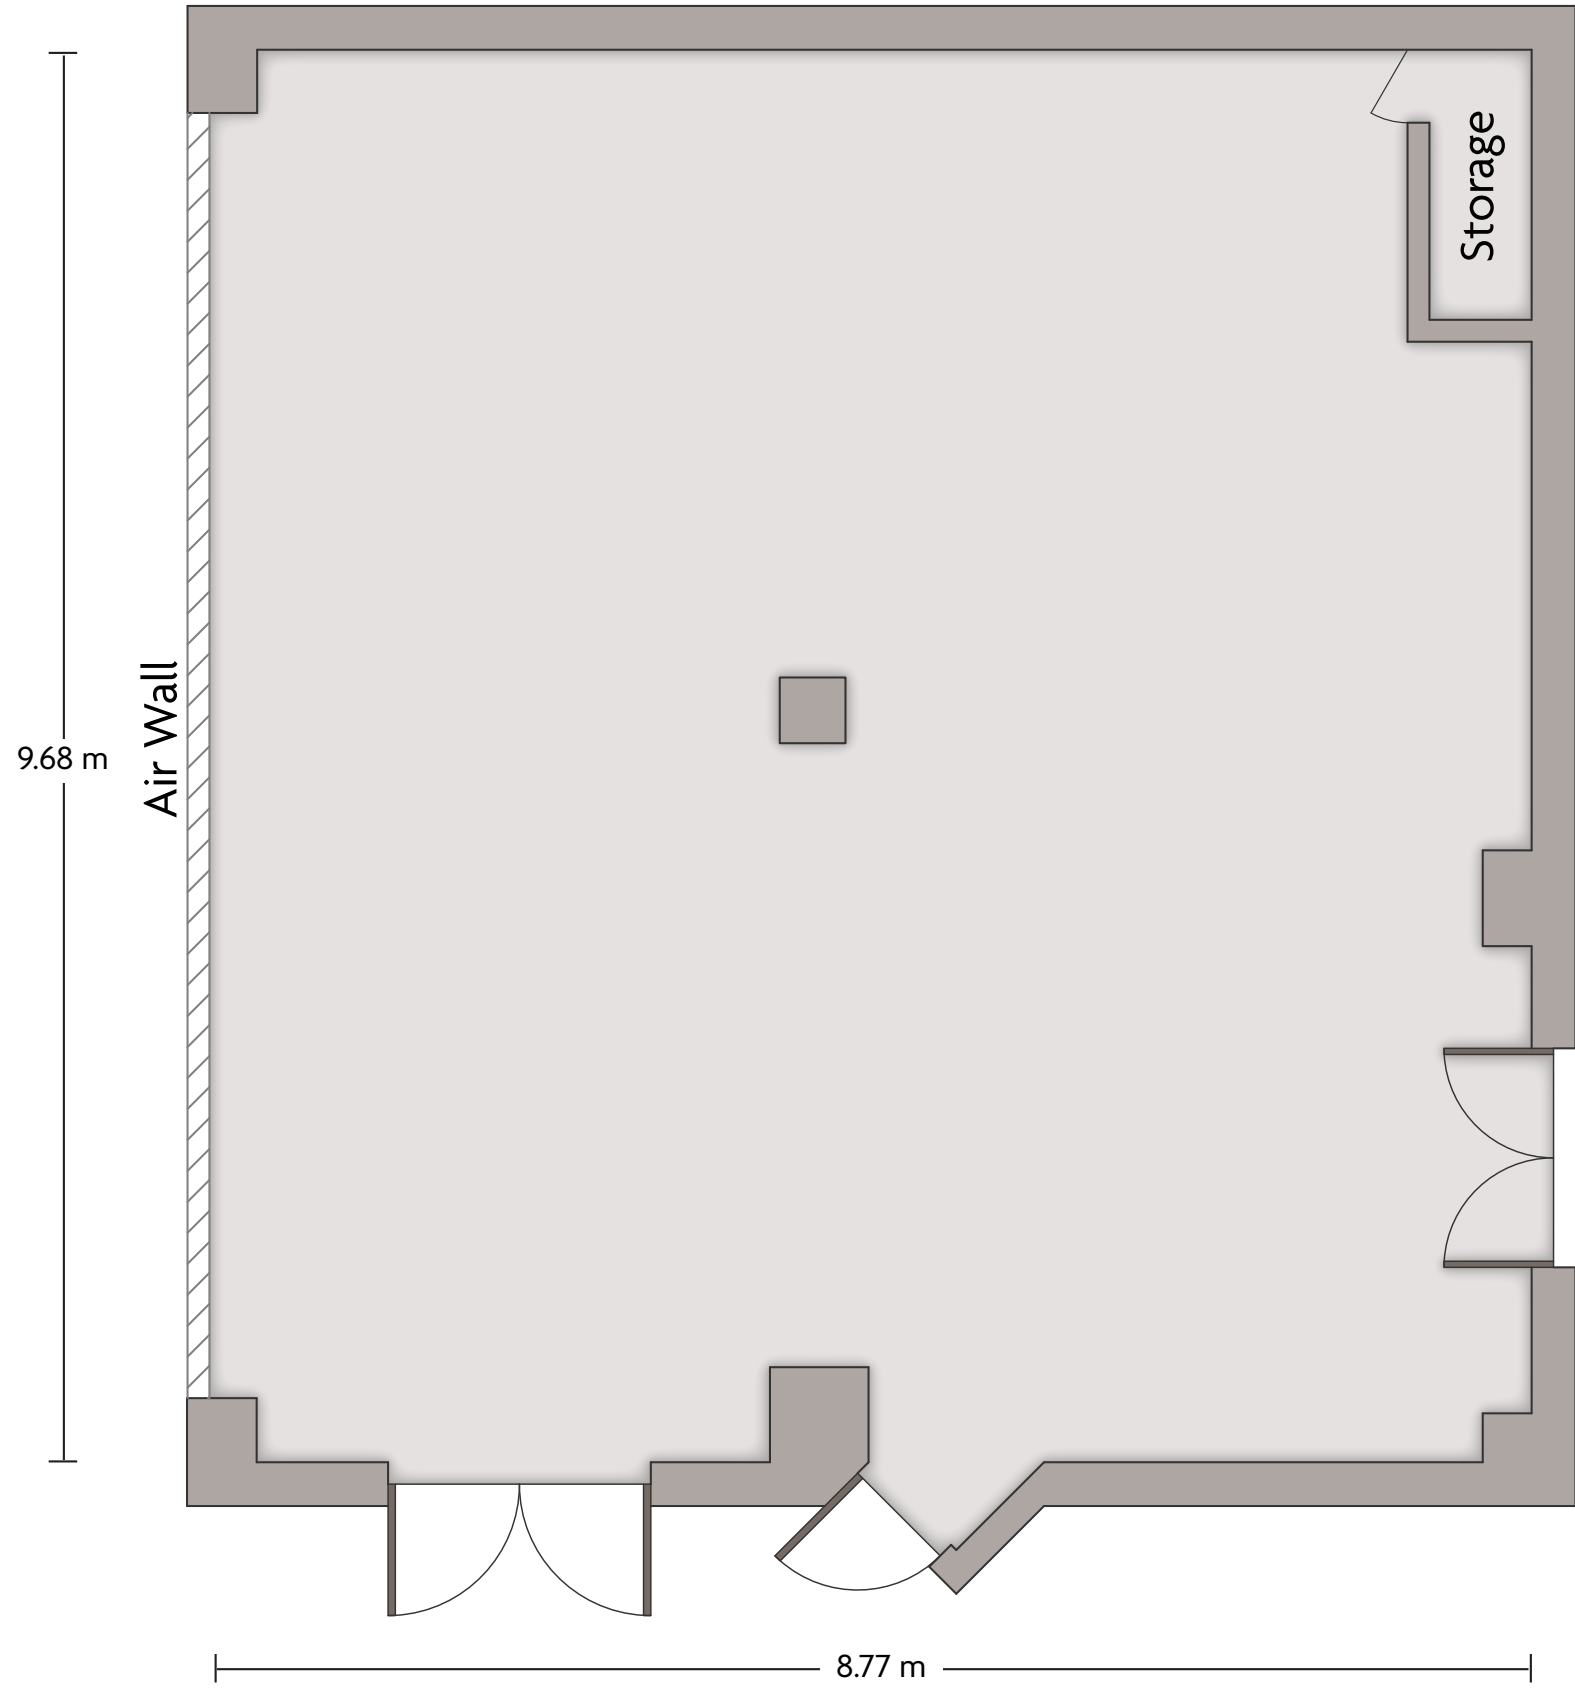

Crowne Plaza® Madrid Airport - Salon Picasso

LENGTH: 9.7 m   WIDTH: 8.8 m   HEIGHT: 2.5 m   TOTAL SQUARE METERS: 85.2 m²   MAXIMUM CAPACITY: 50   POWER OUTLETS: 11

C/Lola Flores, 1 | Madrid - 28022, Spain | 34-91-2063410

*Multiple layout options available for this space.