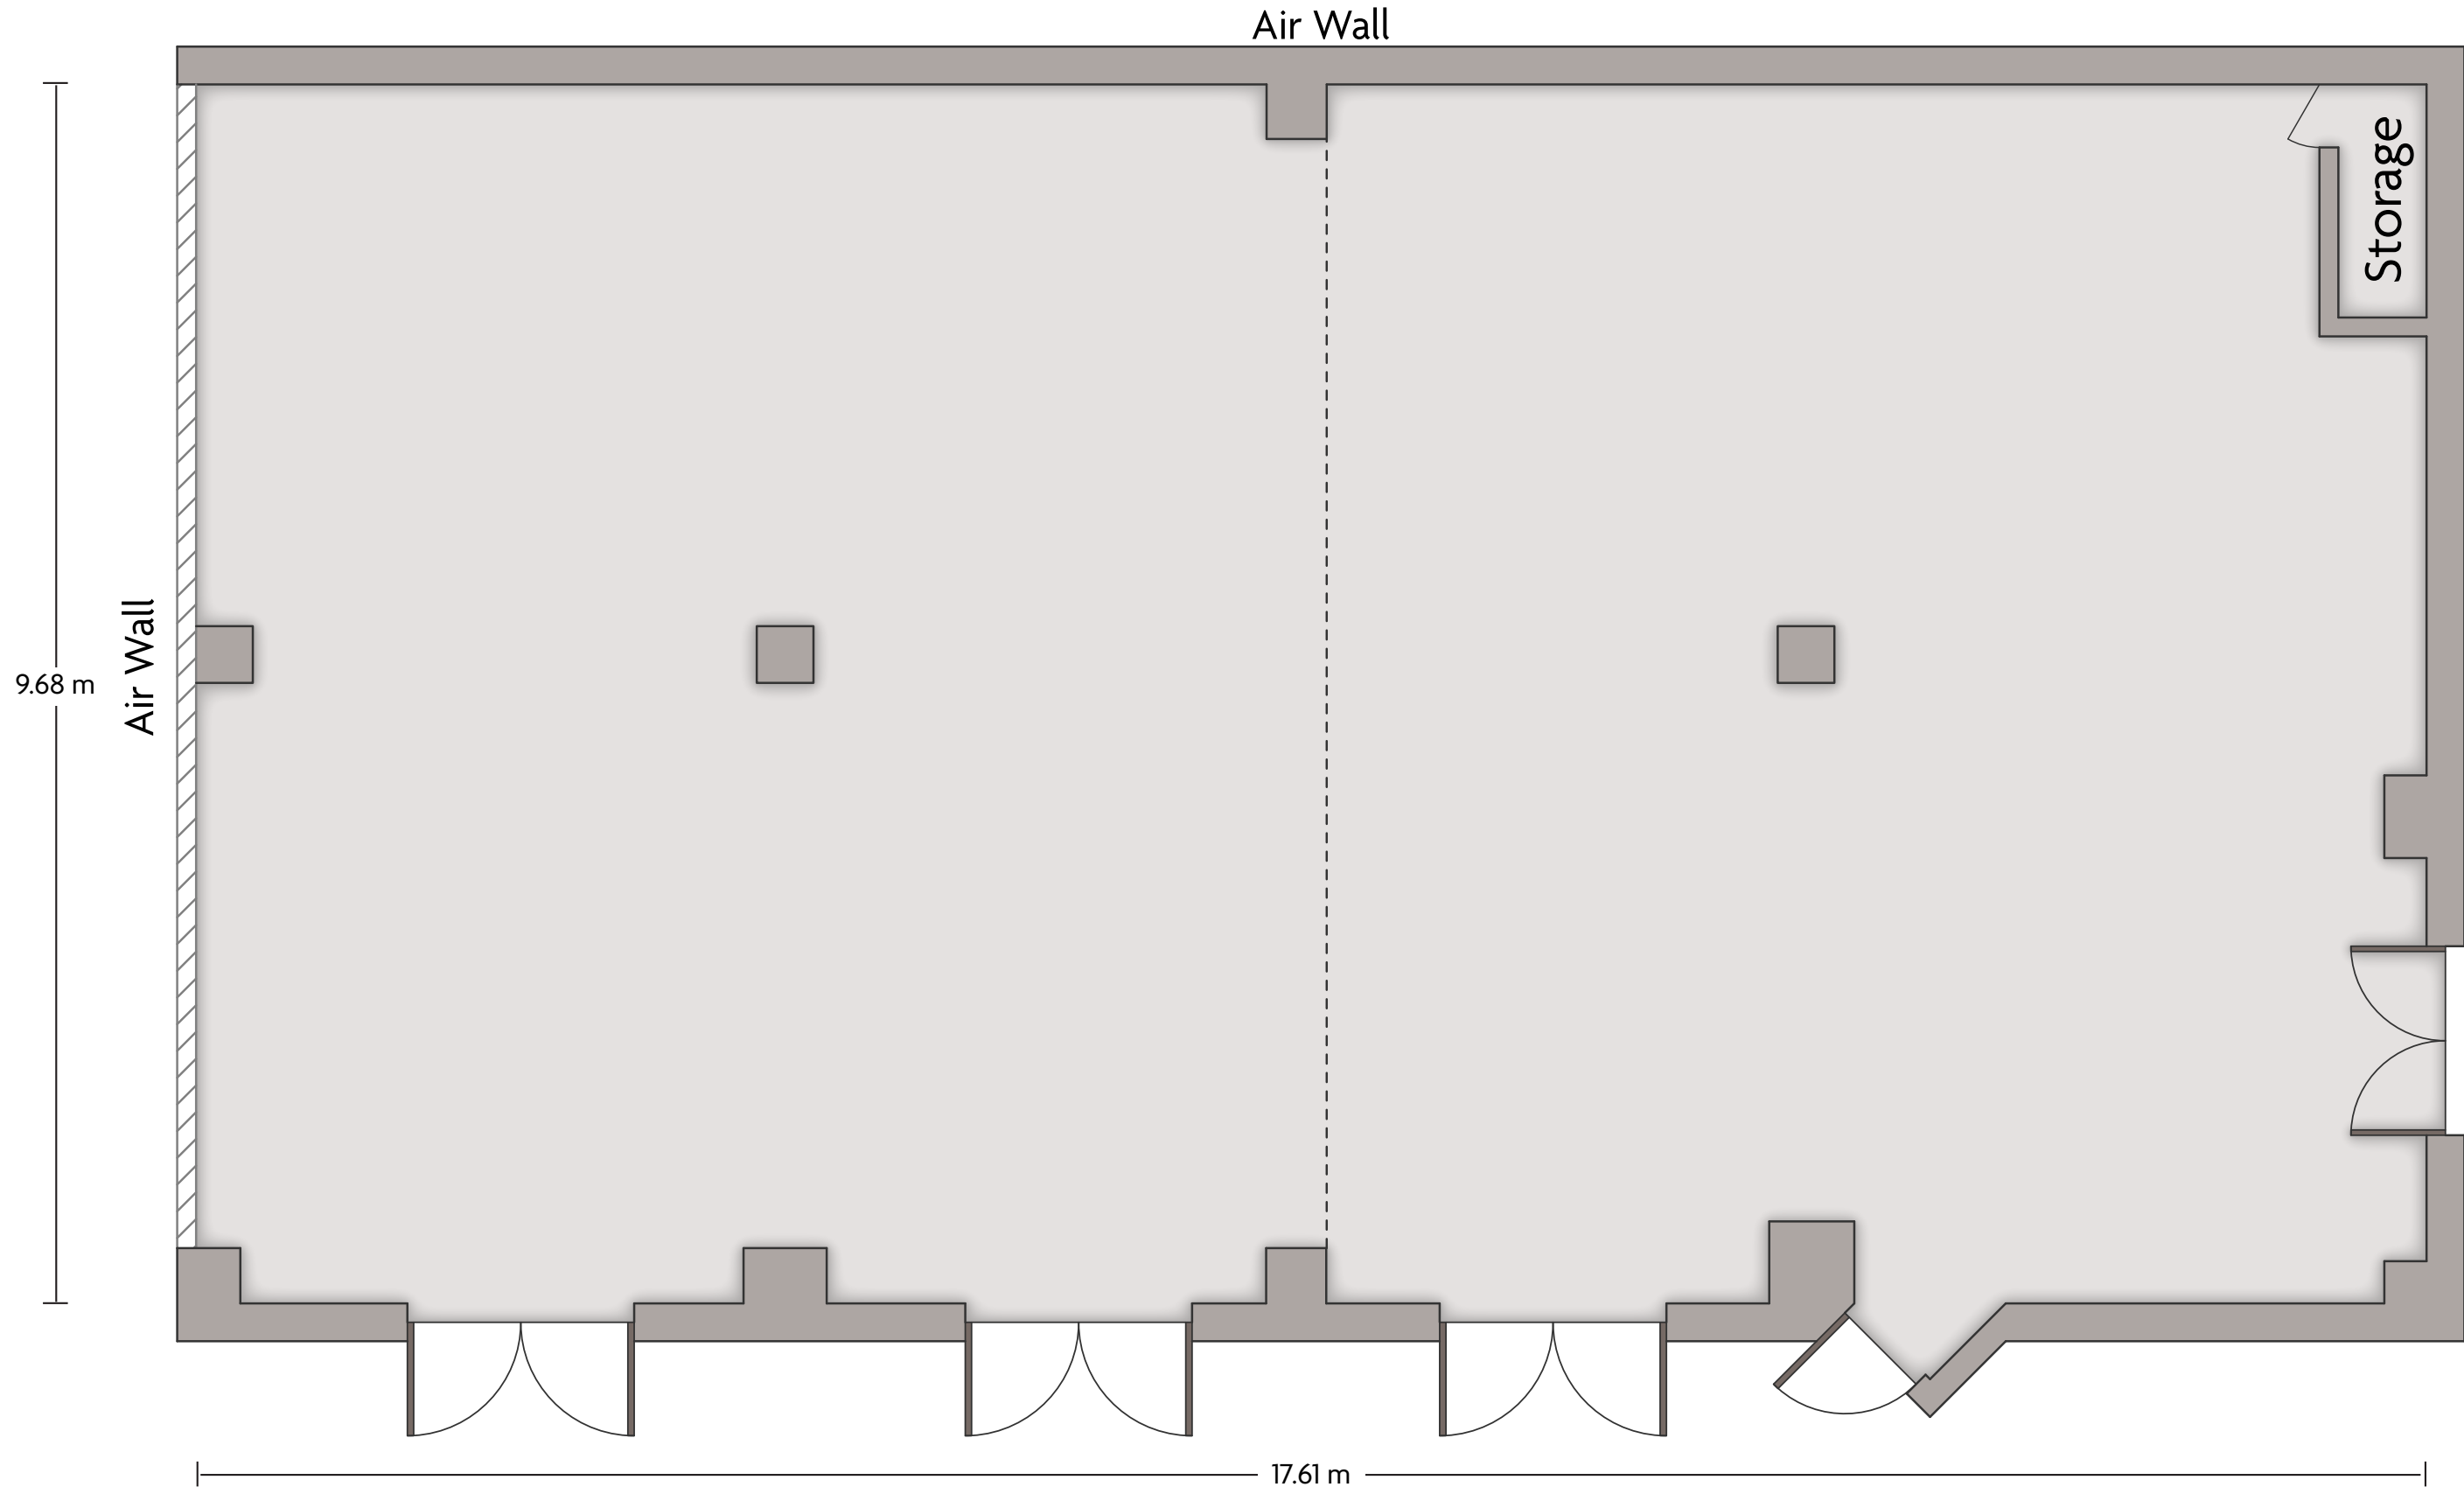

C/Lola Flores, 1 | Madrid - 28022, Spain | 34-91-2063410

*Multiple layout options available for this space.

LENGTH: 9.5 m WIDTH: 4.2 m HEIGHT: 2.7 m TOTAL SQUARE METERS: 38.9 m² MAXIMUM CAPACITY: 25 POWER OUTLETS: 3

C/Lola Flores, 1 | Madrid - 28022, Spain | 34-91-2063410

*Multiple layout options available for this space.

LENGTH: 4.6 m WIDTH: 4 m HEIGHT: 2.4 m TOTAL SQUARE METERS: 18.2 m² MAXIMUM CAPACITY: 12 POWER OUTLETS: 4

C/Lola Flores, 1 | Madrid - 28022, Spain | 34-91-2063410

*Multiple layout options available for this space.

LENGTH: 18.5 m WIDTH: 11.9 m HEIGHT: 2.5 m TOTAL SQUARE METERS: 195.3 m² MAXIMUM CAPACITY: 150 POWER OUTLETS: 17

C/Lola Flores, 1 | Madrid - 28022, Spain | 34-91-2063410

*Multiple layout options available for this space.

LENGTH: 17.6 m WIDTH: 9.7 m HEIGHT: 2.5 m TOTAL SQUARE METERS: 167.6 m² MAXIMUM CAPACITY: 100 POWER OUTLETS: 19