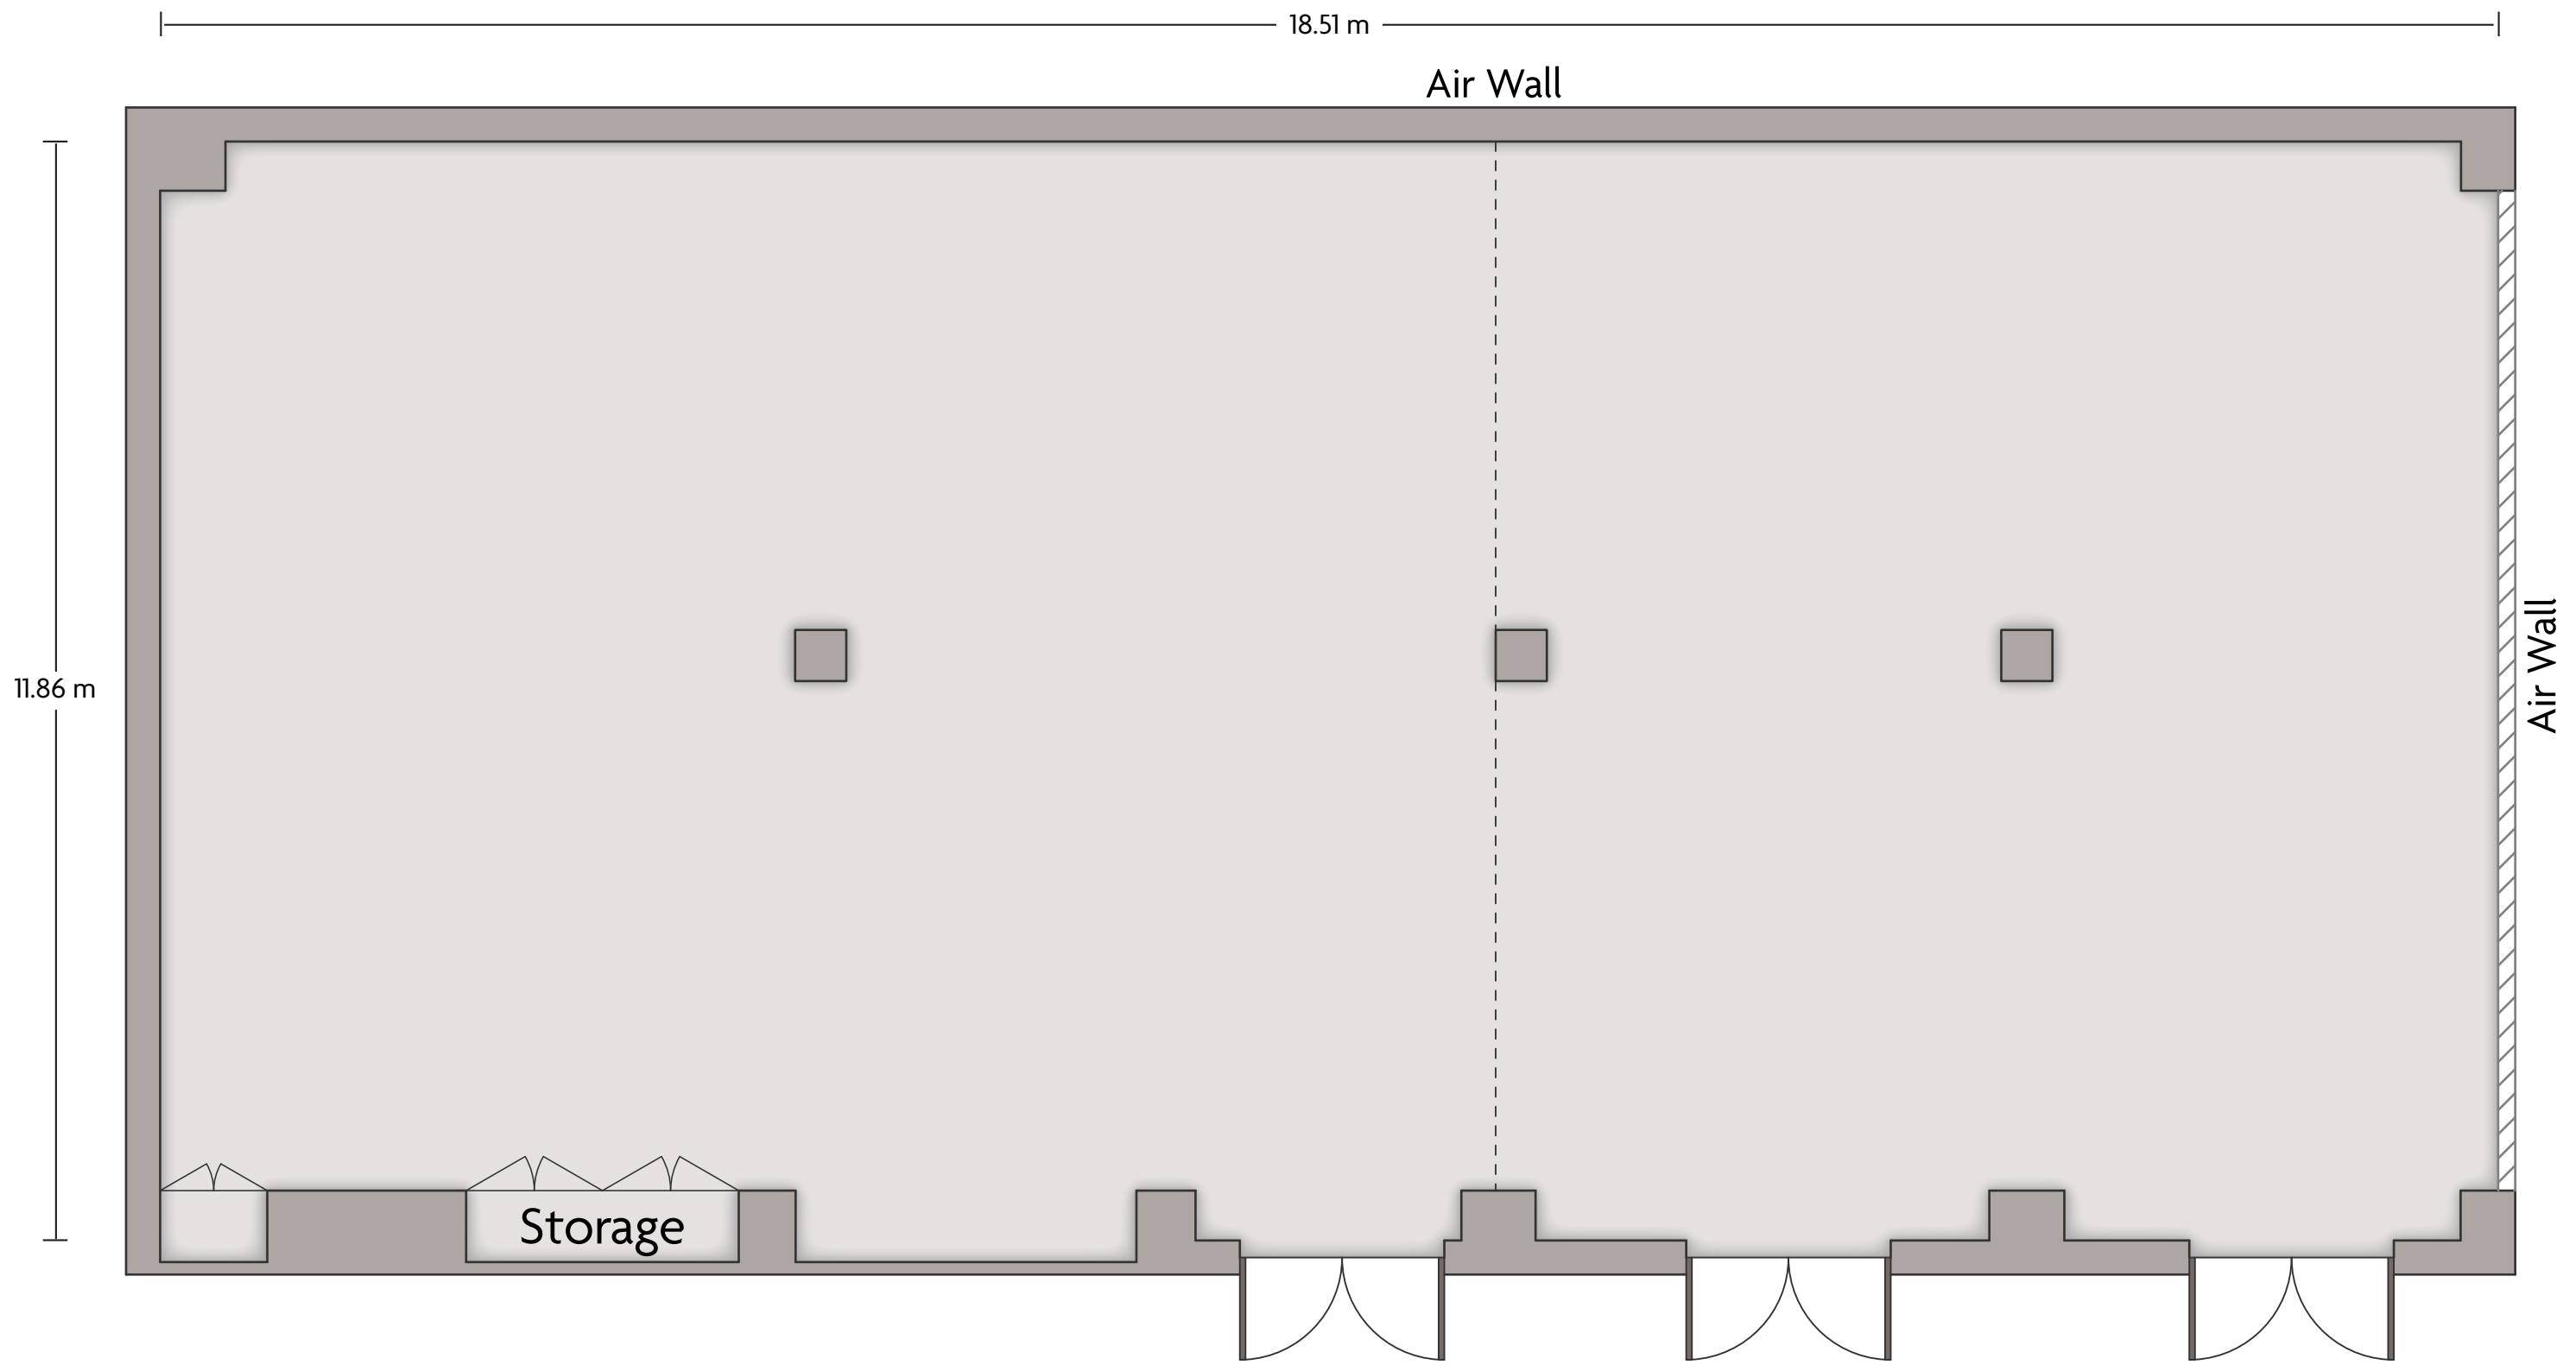

C/Lola Flores, 1 | Madrid - 28022, Spain | 34-91-2063410

*Multiple layout options available for this space.

LENGTH: 9.5 m WIDTH: 4.2 m HEIGHT: 2.7 m TOTAL SQUARE METERS: 38.9 m² MAXIMUM CAPACITY: 25 POWER OUTLETS: 3

C/Lola Flores, 1 | Madrid - 28022, Spain | 34-91-2063410

*Multiple layout options available for this space.

LENGTH: 4.6 m WIDTH: 4 m HEIGHT: 2.4 m TOTAL SQUARE METERS: 18.2 m² MAXIMUM CAPACITY: 12 POWER OUTLETS: 4

C/Lola Flores, 1 | Madrid - 28022, Spain | 34-91-2063410

*Multiple layout options available for this space.

LENGTH: 18.5 m WIDTH: 11.9 m HEIGHT: 2.5 m TOTAL SQUARE METERS: 195.3 m² MAXIMUM CAPACITY: 150 POWER OUTLETS: 17

C/Lola Flores, 1 | Madrid - 28022, Spain | 34-91-2063410

*Multiple layout options available for this space.

LENGTH: 17.6 m WIDTH: 9.7 m HEIGHT: 2.5 m TOTAL SQUARE METERS: 167.6 m² MAXIMUM CAPACITY: 100 POWER OUTLETS: 19