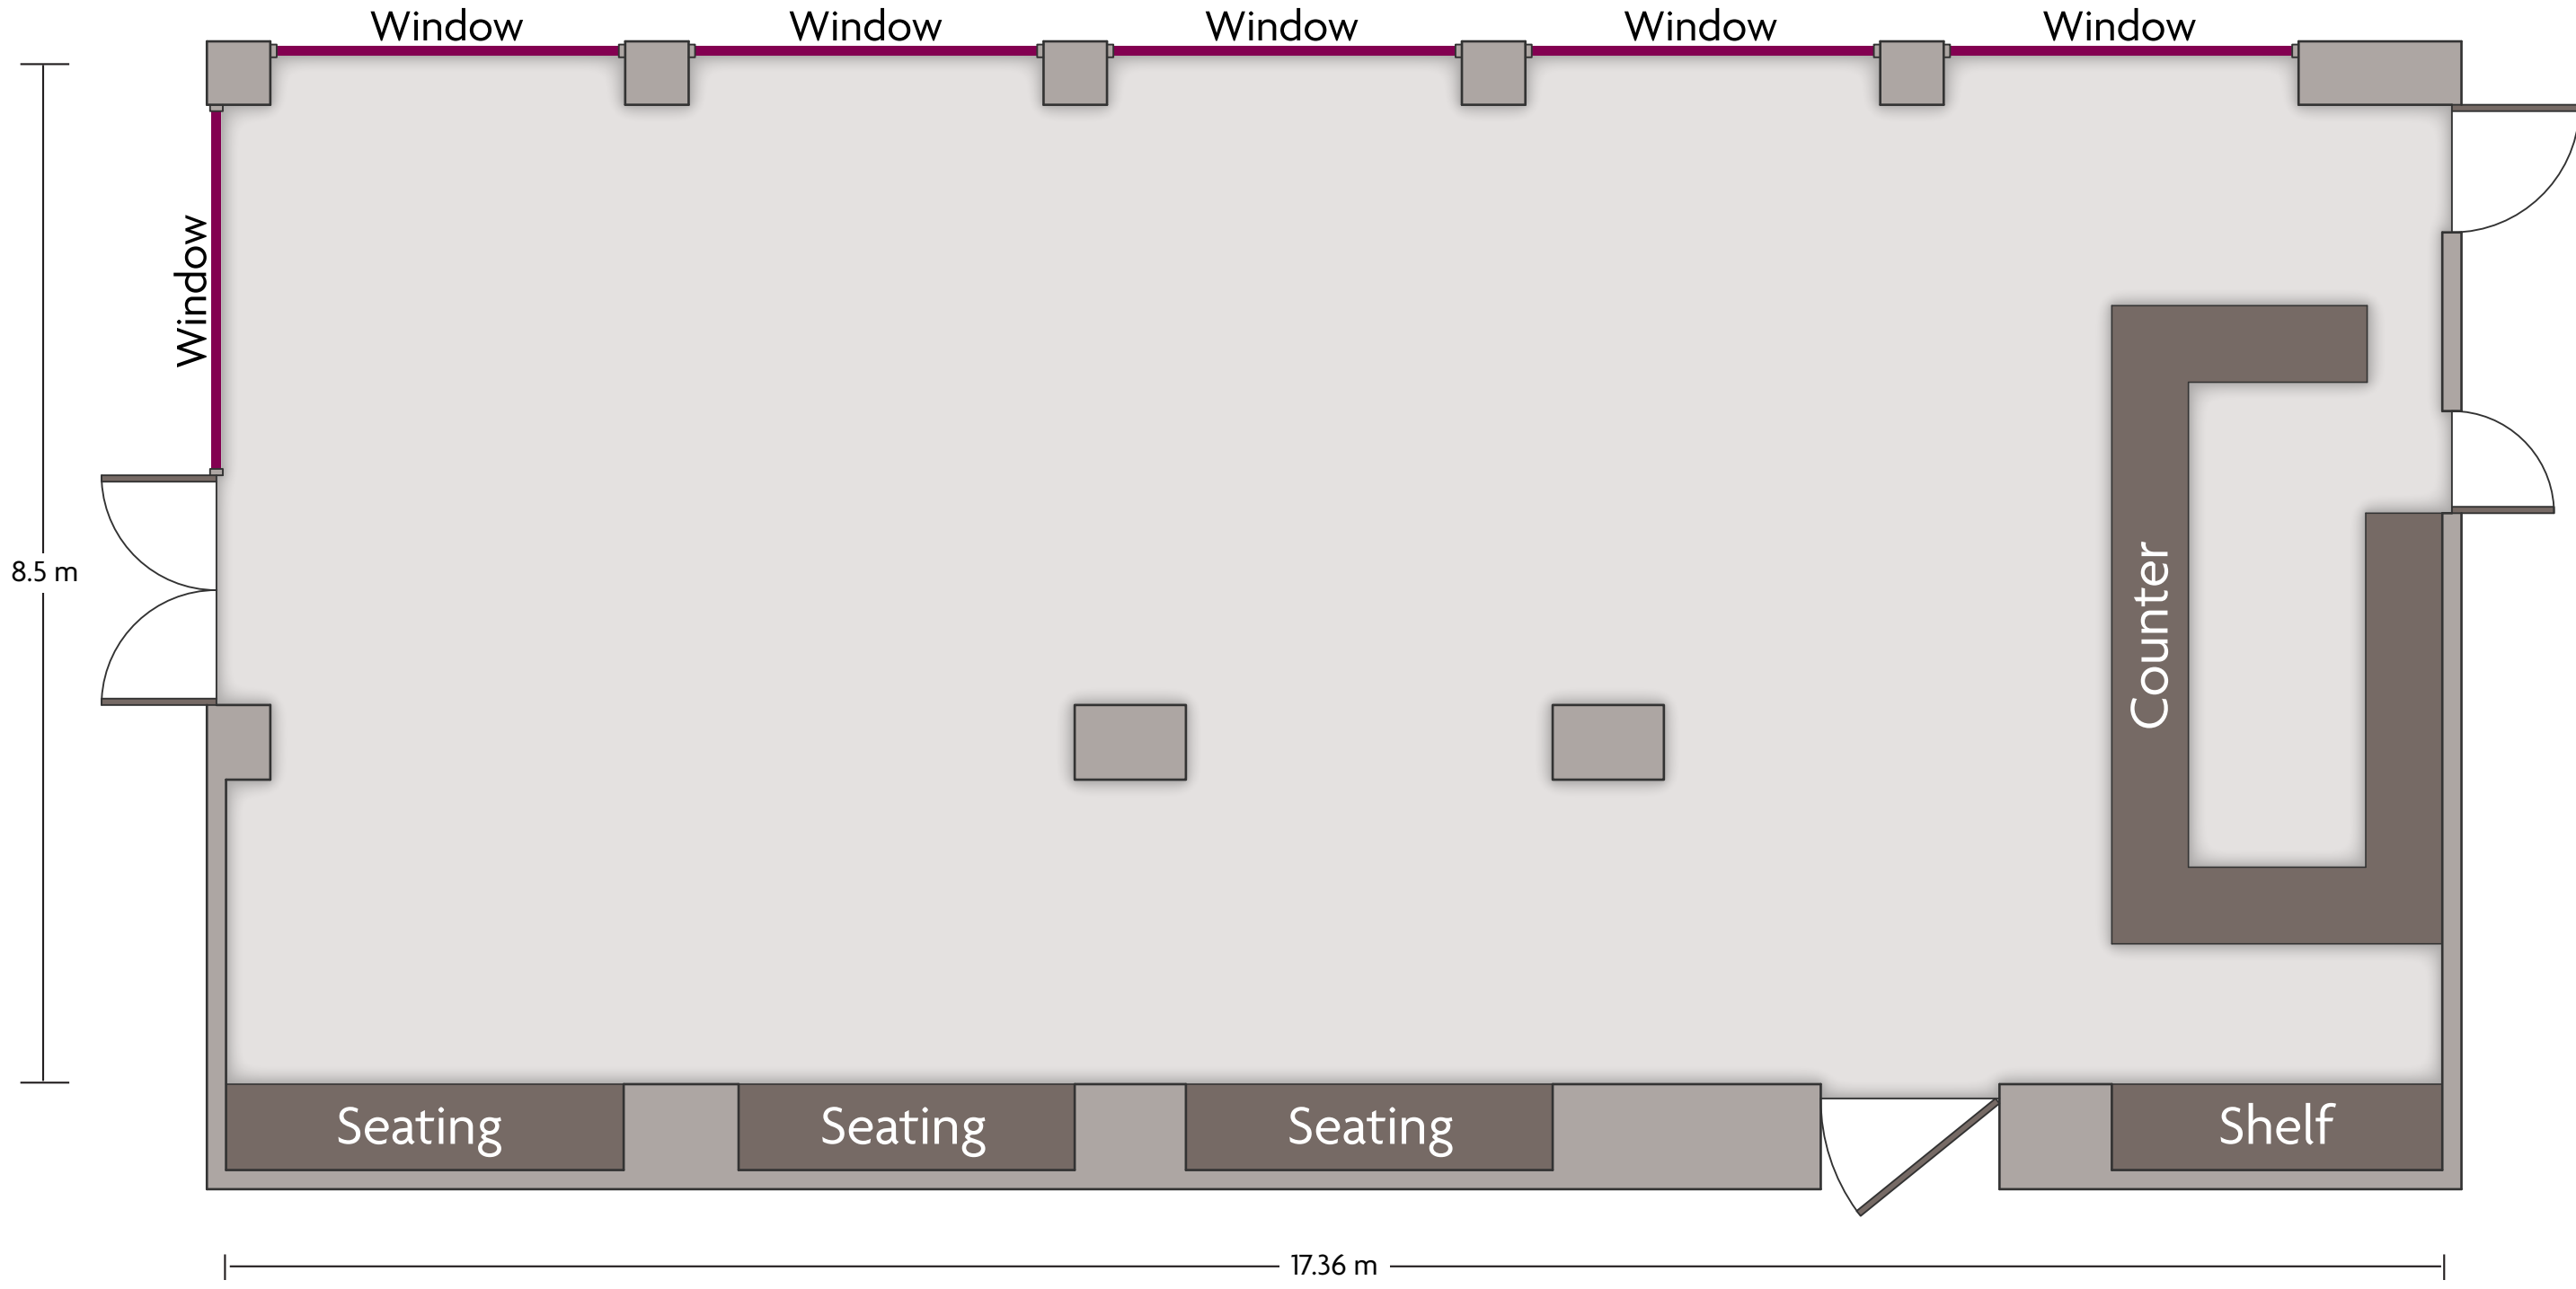

C/Lola Flores, 1 | Madrid - 28022, Spain | 34-91-2063410

*Multiple layout options available for this space.

LENGTH: 4.6 m WIDTH: 4 m HEIGHT: 2.4 m TOTAL SQUARE METERS: 18.2 m² MAXIMUM CAPACITY: 12 POWER OUTLETS: 4

C/Lola Flores, 1 | Madrid - 28022, Spain | 34-91-2063410

*Multiple layout options available for this space.

LENGTH: 18.5 m WIDTH: 11.9 m HEIGHT: 2.5 m TOTAL SQUARE METERS: 195.3 m² MAXIMUM CAPACITY: 150 POWER OUTLETS: 17

C/Lola Flores, 1 | Madrid - 28022, Spain | 34-91-2063410

*Multiple layout options available for this space.

LENGTH: 17.6 m WIDTH: 9.7 m HEIGHT: 2.5 m TOTAL SQUARE METERS: 167.6 m² MAXIMUM CAPACITY: 100 POWER OUTLETS: 19

C/Lola Flores, 1 | Madrid - 28022, Spain | 34-91-2063410

*Multiple layout options available for this space.

Crowne Plaza® Madrid Airport - Restaurant

LENGTH: 17.4 m WIDTH: 8.5 m HEIGHT: 2.8 m TOTAL SQUARE METERS: 124.2 m² MAXIMUM CAPACITY: 60 POWER OUTLETS: 10