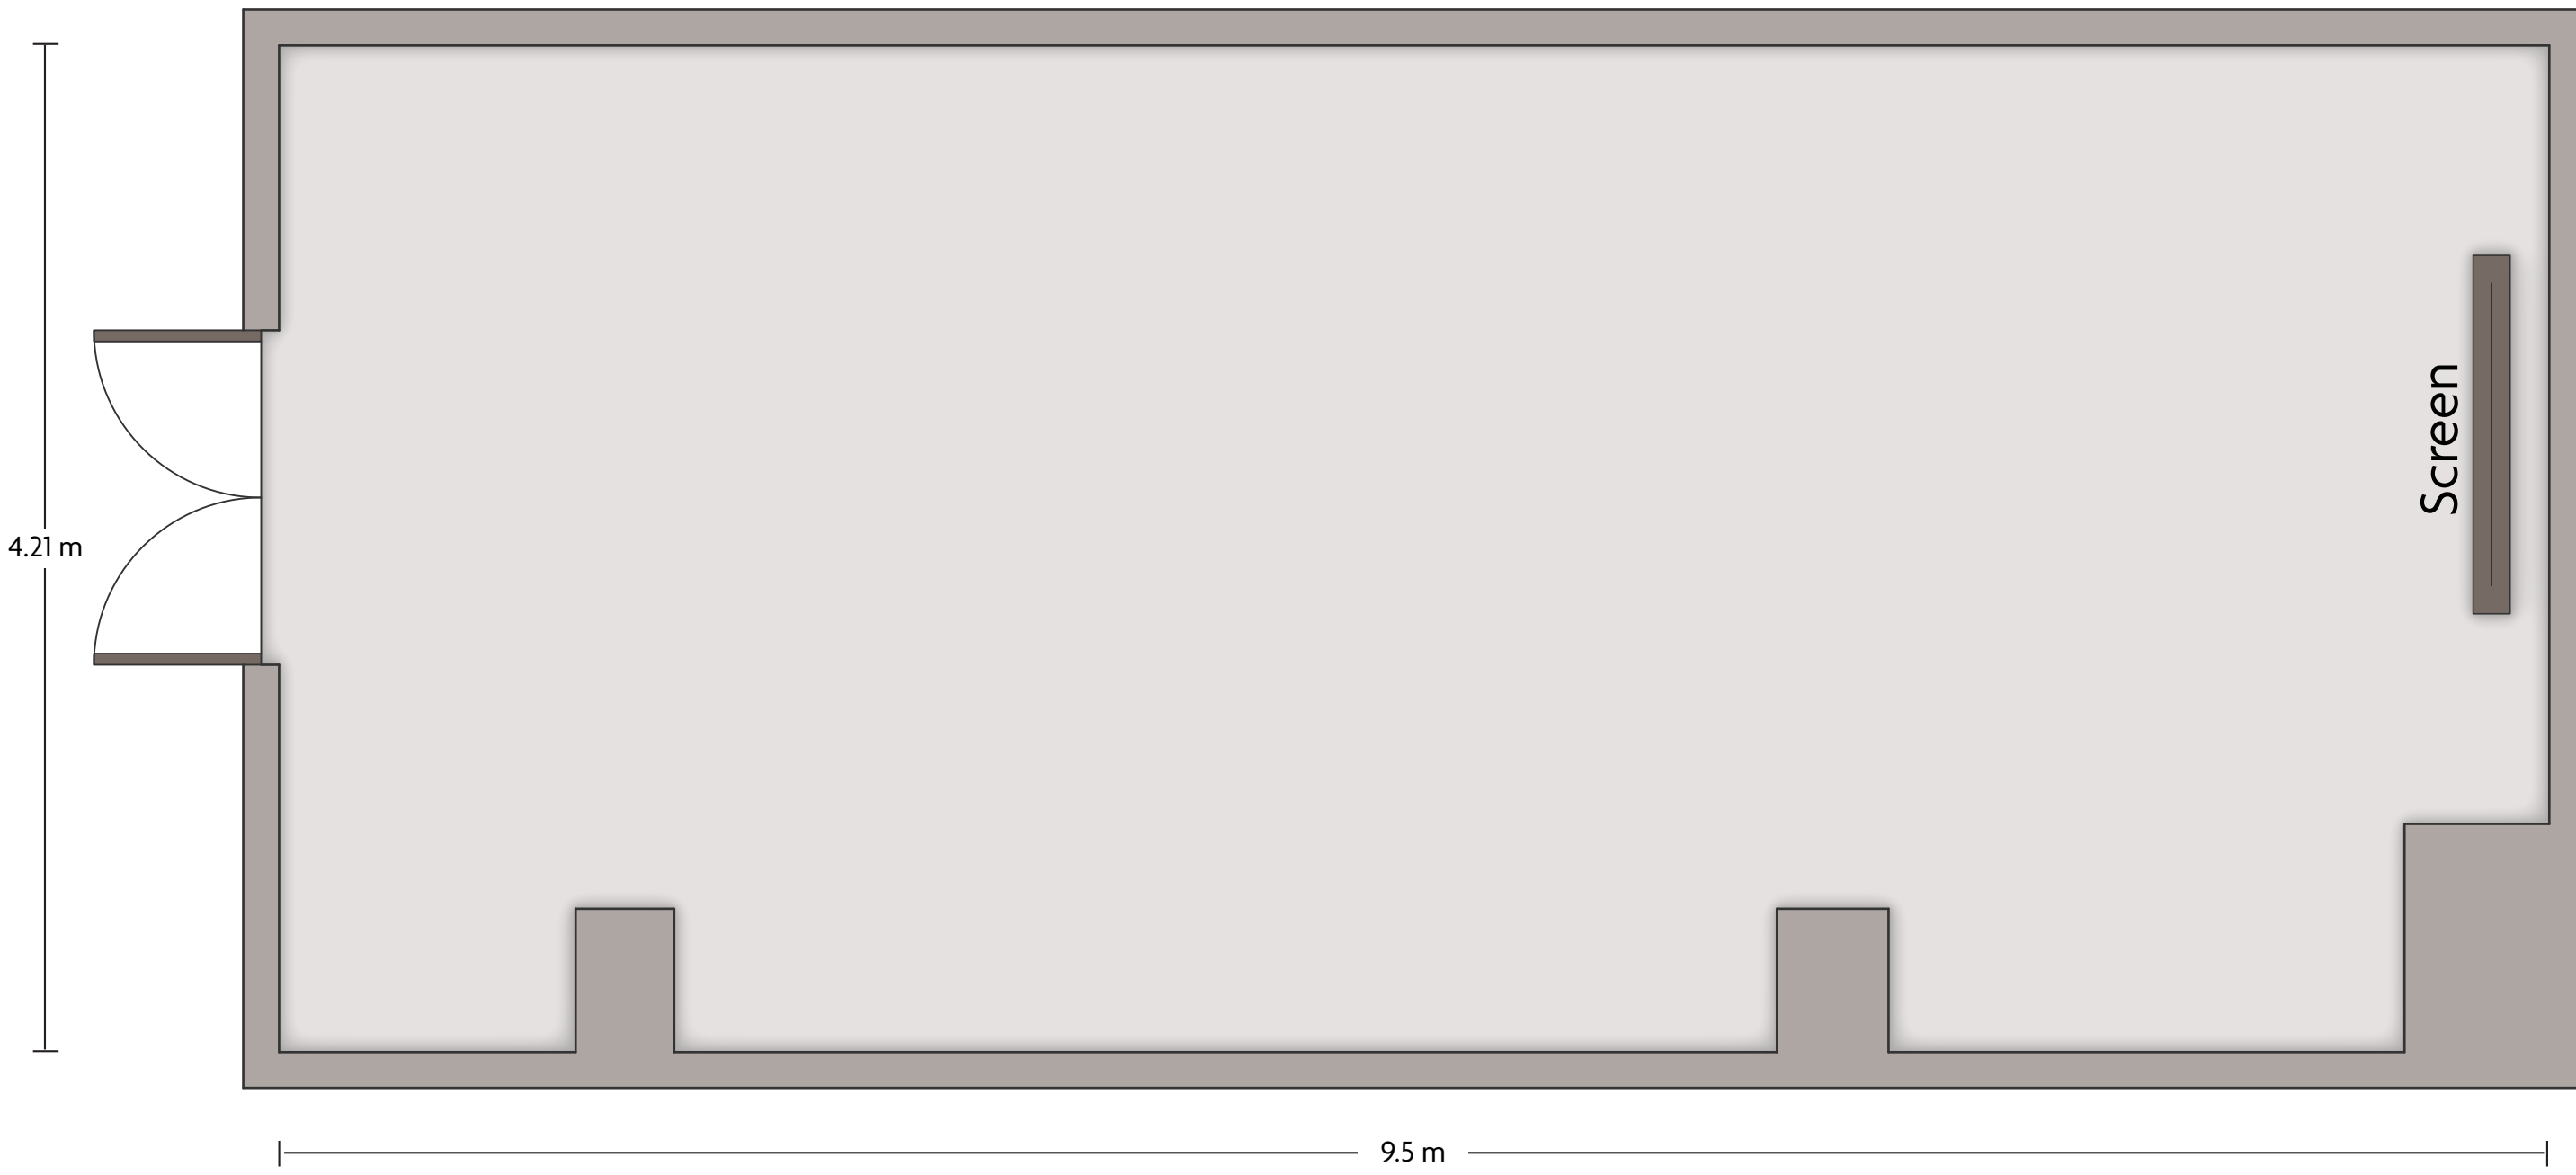

C/Lola Flores, 1 | Madrid - 28022, Spain | 34-91-2063410

*Multiple layout options available for this space.

LENGTH: 11.9 m WIDTH: 9.7 m HEIGHT: 2.5 m TOTAL SQUARE METERS: 111 m² MAXIMUM CAPACITY: 100 POWER OUTLETS: 9

C/Lola Flores, 1 | Madrid - 28022, Spain | 34-91-2063410

*Multiple layout options available for this space.

LENGTH: 9.5 m WIDTH: 4.2 m HEIGHT: 2.7 m TOTAL SQUARE METERS: 38.9 m² MAXIMUM CAPACITY: 25 POWER OUTLETS: 3

C/Lola Flores, 1 | Madrid - 28022, Spain | 34-91-2063410

*Multiple layout options available for this space.

LENGTH: 18.5 m WIDTH: 11.9 m HEIGHT: 2.5 m TOTAL SQUARE METERS: 195.3 m² MAXIMUM CAPACITY: 150 POWER OUTLETS: 17

C/Lola Flores, 1 | Madrid - 28022, Spain | 34-91-2063410

*Multiple layout options available for this space.

LENGTH: 17.6 m WIDTH: 9.7 m HEIGHT: 2.5 m TOTAL SQUARE METERS: 167.6 m² MAXIMUM CAPACITY: 100 POWER OUTLETS: 19