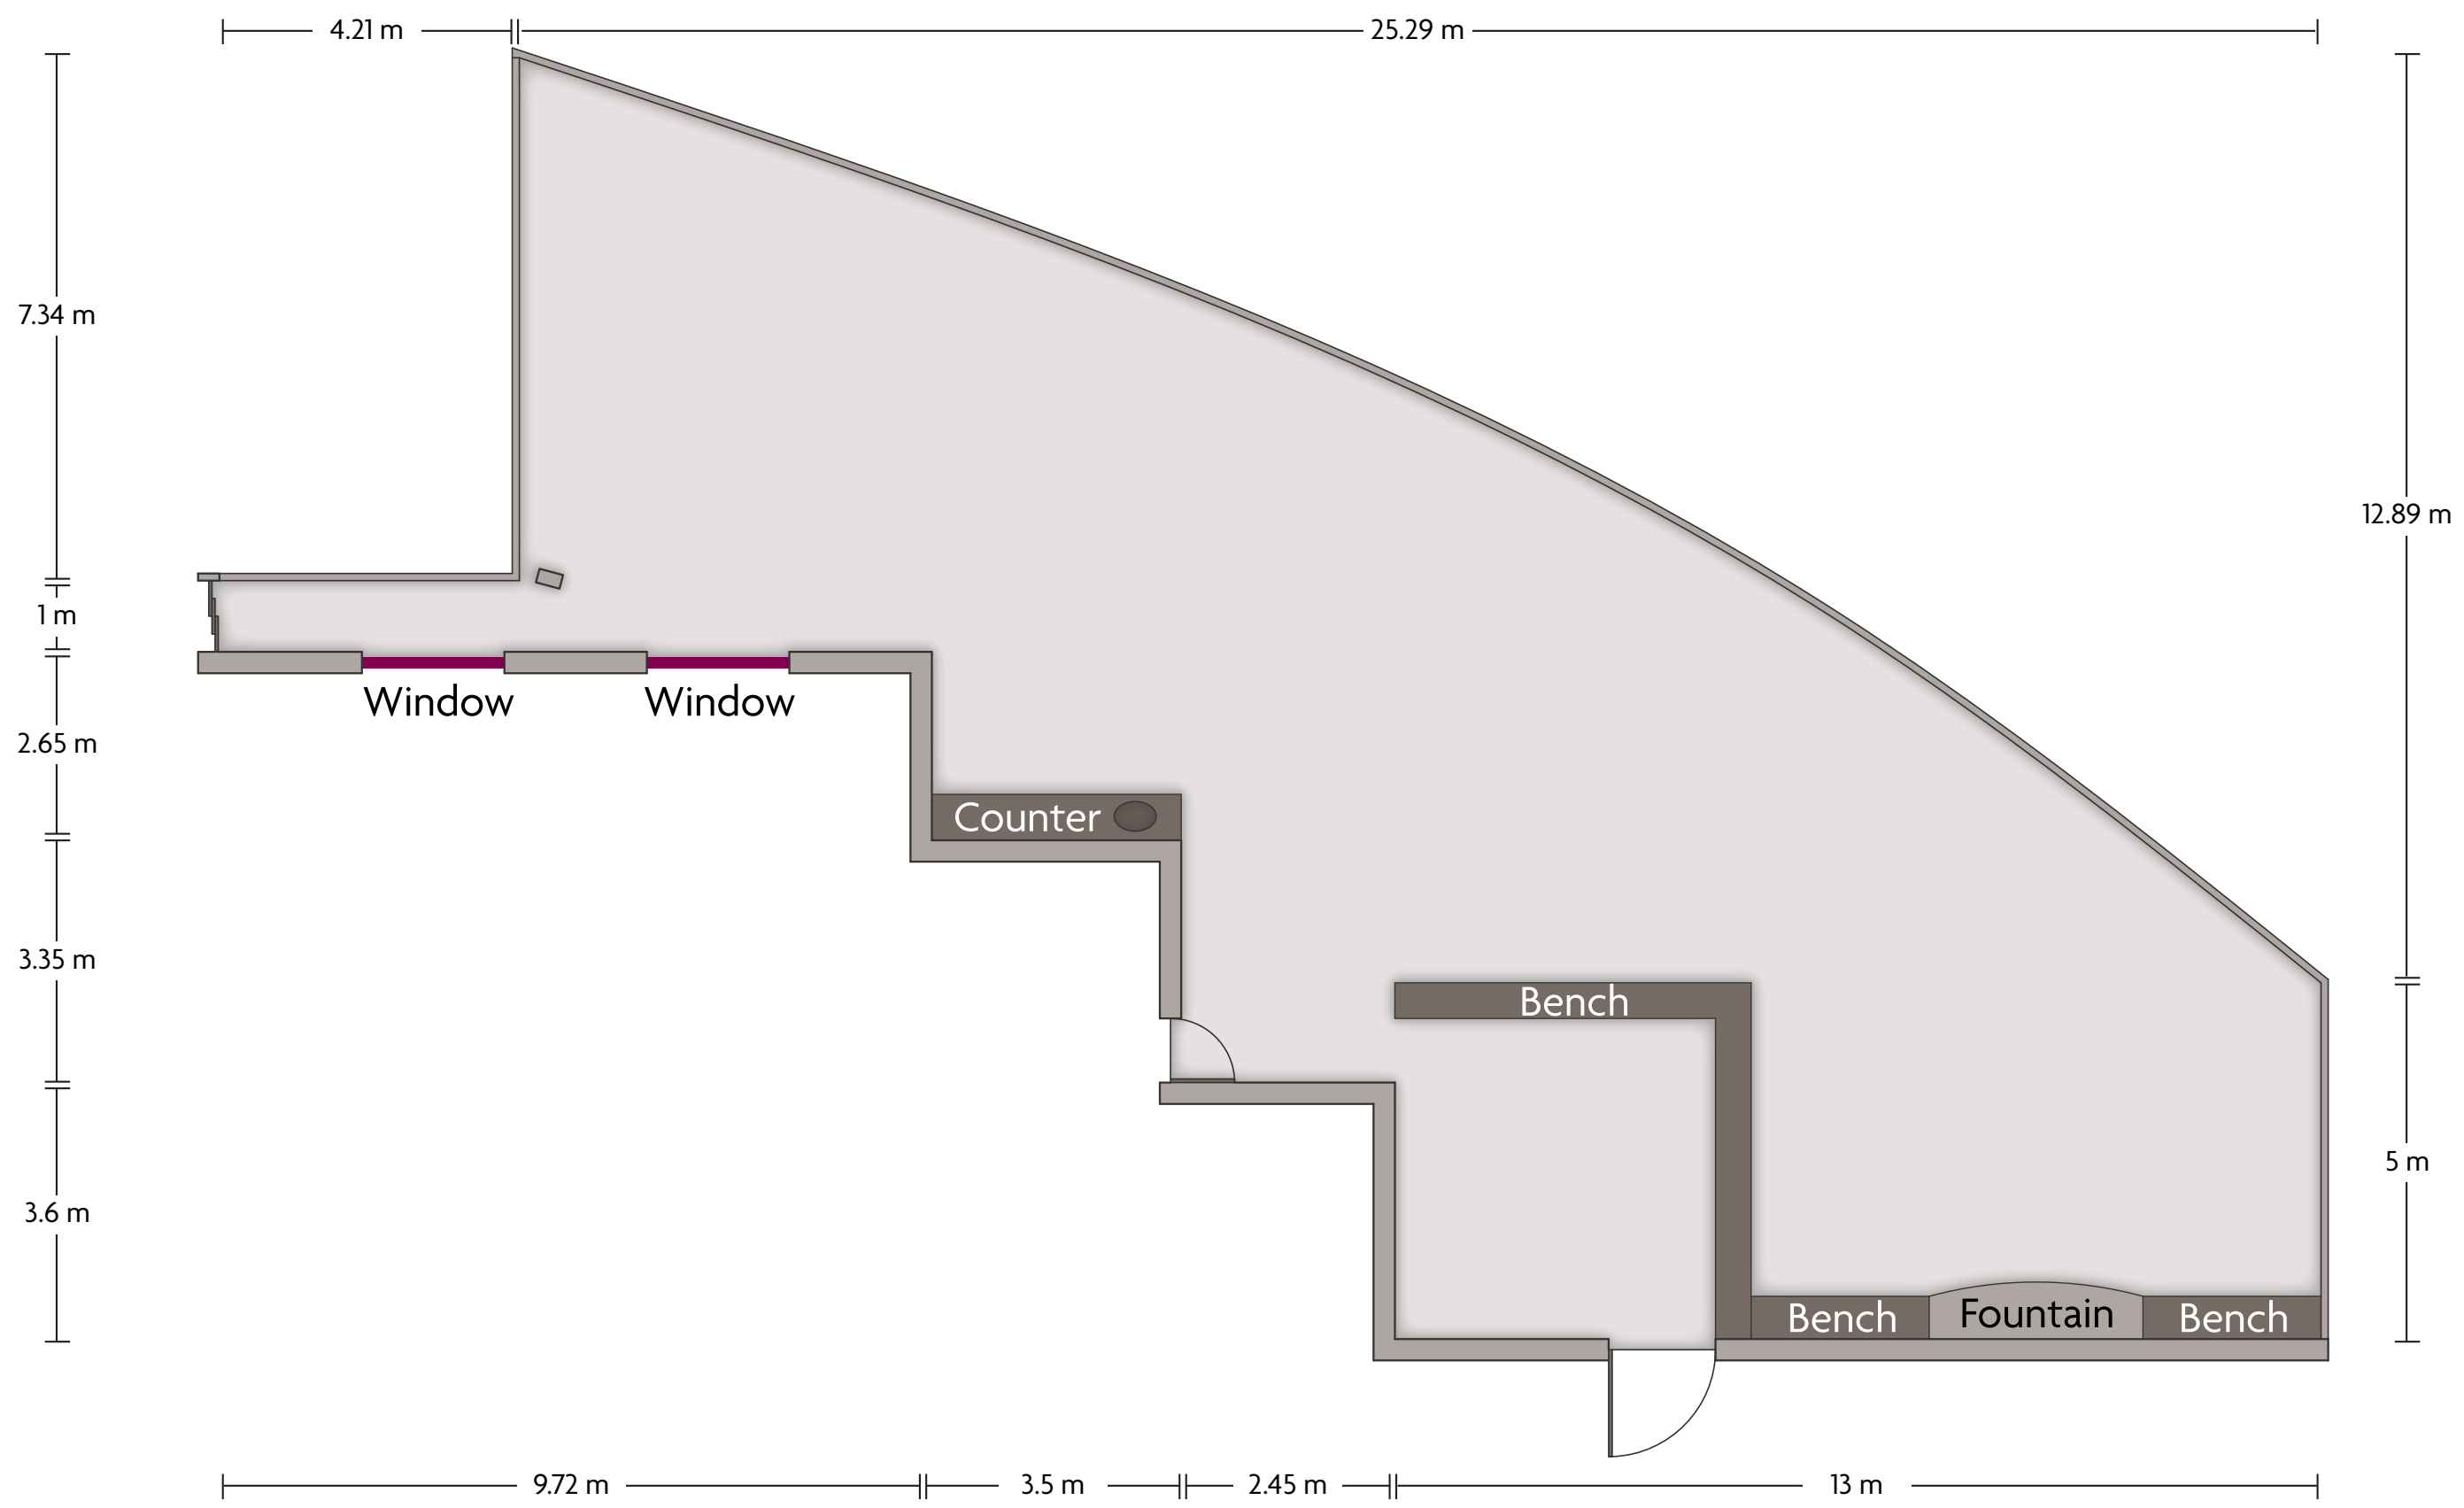

C/Lola Flores, 1 | Madrid - 28022, Spain | 34-91-2063410

*Multiple layout options available for this space.

LENGTH: 18.5 m WIDTH: 11.9 m HEIGHT: 2.5 m TOTAL SQUARE METERS: 195.3 m² MAXIMUM CAPACITY: 150 POWER OUTLETS: 17

C/Lola Flores, 1 | Madrid - 28022, Spain | 34-91-2063410

*Multiple layout options available for this space.

LENGTH: 17.6 m WIDTH: 9.7 m HEIGHT: 2.5 m TOTAL SQUARE METERS: 167.6 m² MAXIMUM CAPACITY: 100 POWER OUTLETS: 19

C/Lola Flores, 1 | Madrid - 28022, Spain | 34-91-2063410

*Multiple layout options available for this space.

Crowne Plaza® Madrid Airport - Restaurant

LENGTH: 17.4 m WIDTH: 8.5 m HEIGHT: 2.8 m TOTAL SQUARE METERS: 124.2 m² MAXIMUM CAPACITY: 60 POWER OUTLETS: 10

C/Lola Flores, 1 | Madrid - 28022, Spain | 34-91-2063410

*Multiple layout options available for this space.

Crowne Plaza® Madrid Airport - Terrace

LENGTH: 29.5 m WIDTH: 18 m HEIGHT: N/A m TOTAL SQUARE METERS: 220.7 m² MAXIMUM CAPACITY: 60 POWER OUTLETS: 11