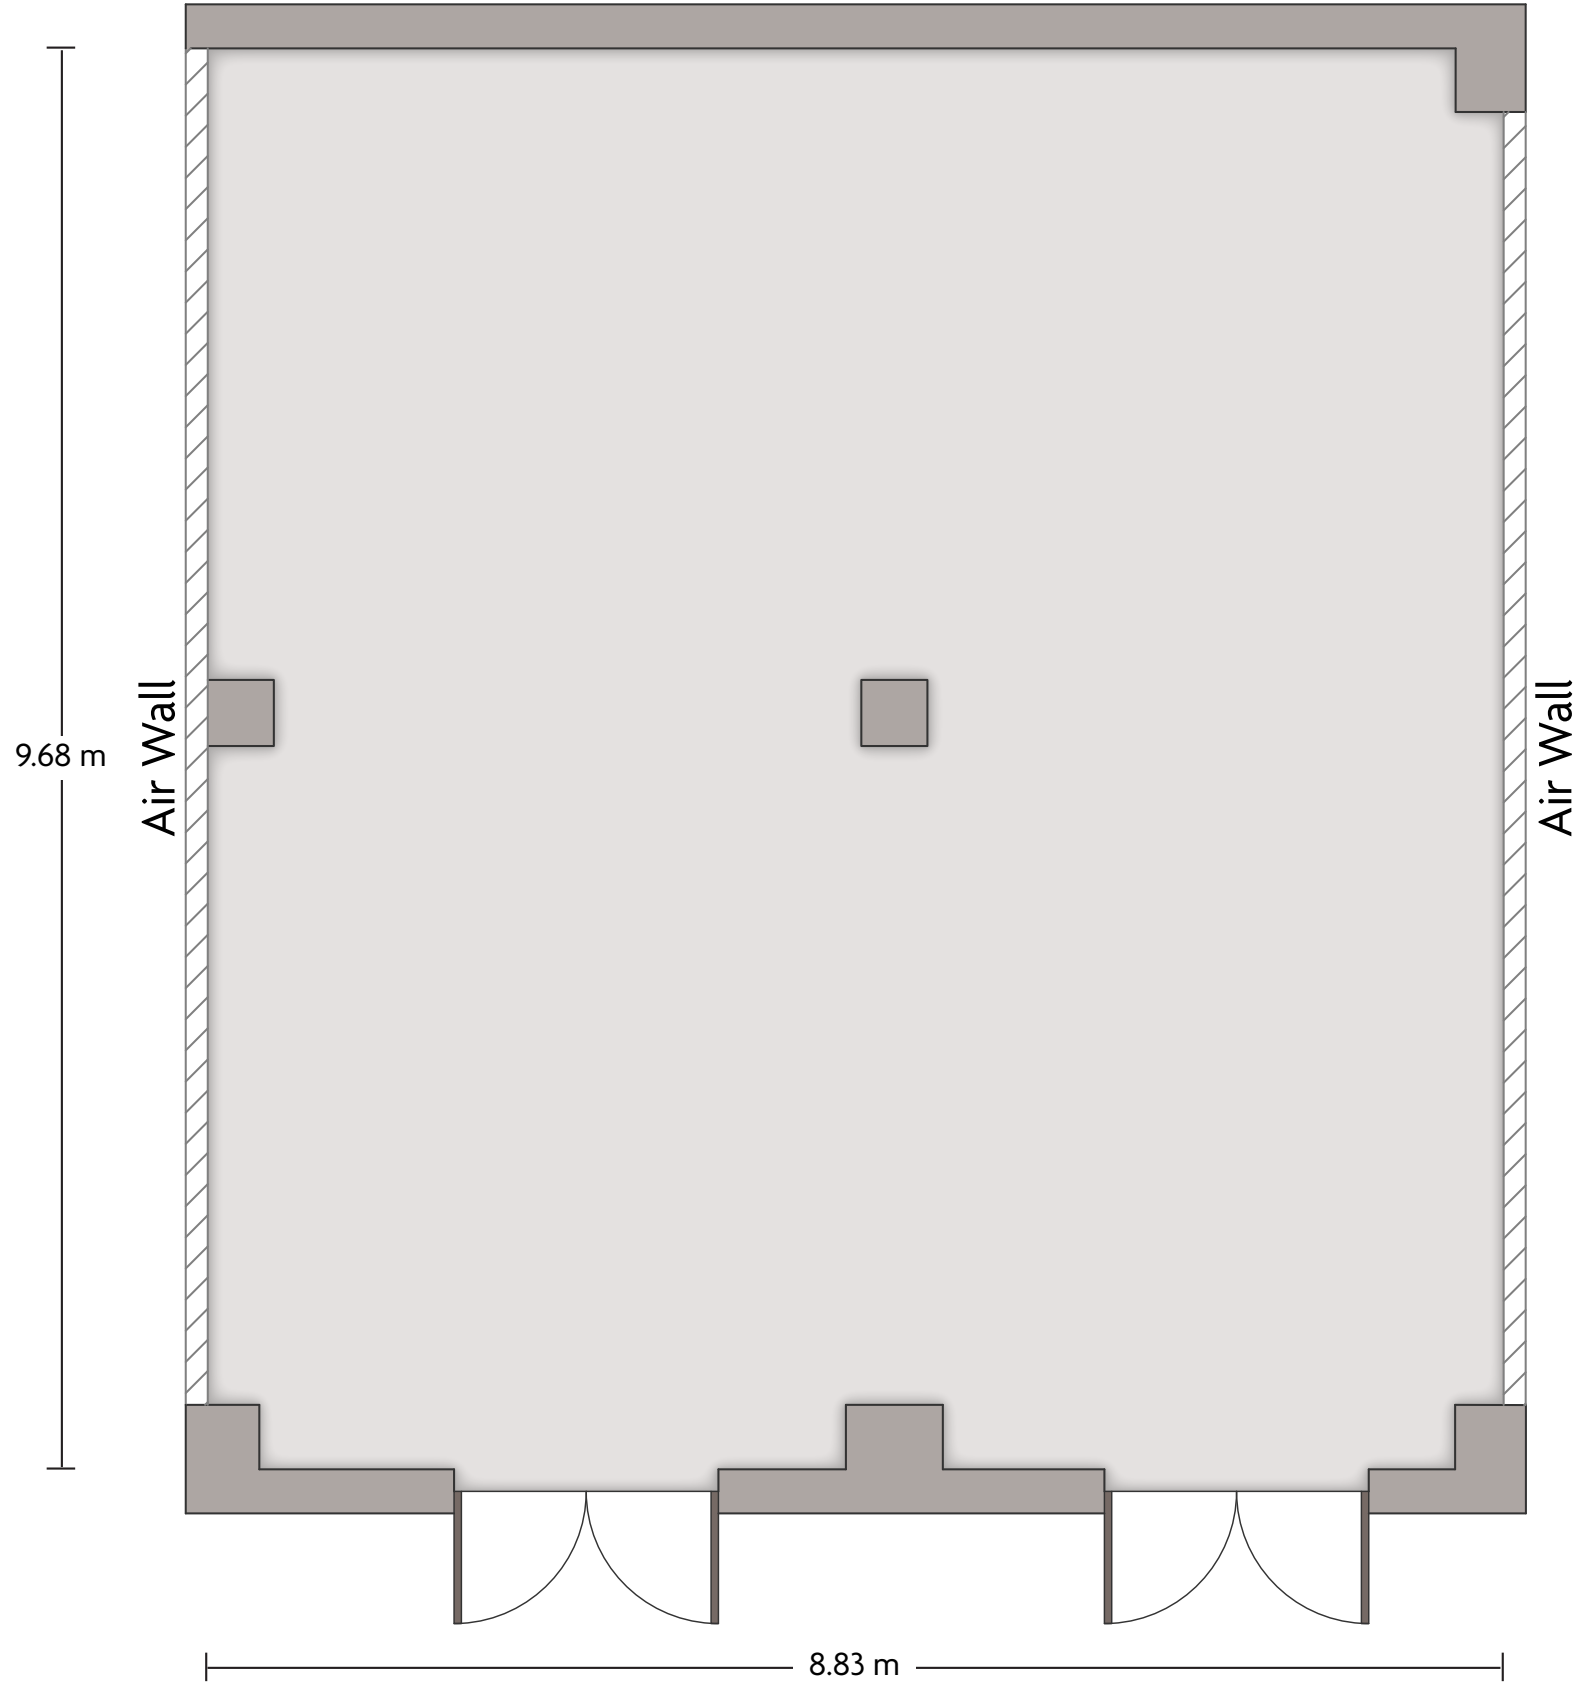

Crowne Plaza® Madrid Airport - Salon Sorolla

LENGTH: 9.7 m   WIDTH: 8.8 m   HEIGHT: 2.5 m   TOTAL SQUARE METERS: 84.2 m²   MAXIMUM CAPACITY: 50   POWER OUTLETS: 8

C/Lola Flores, 1 | Madrid - 28022, Spain | 34-91-2063410

*Multiple layout options available for this space.