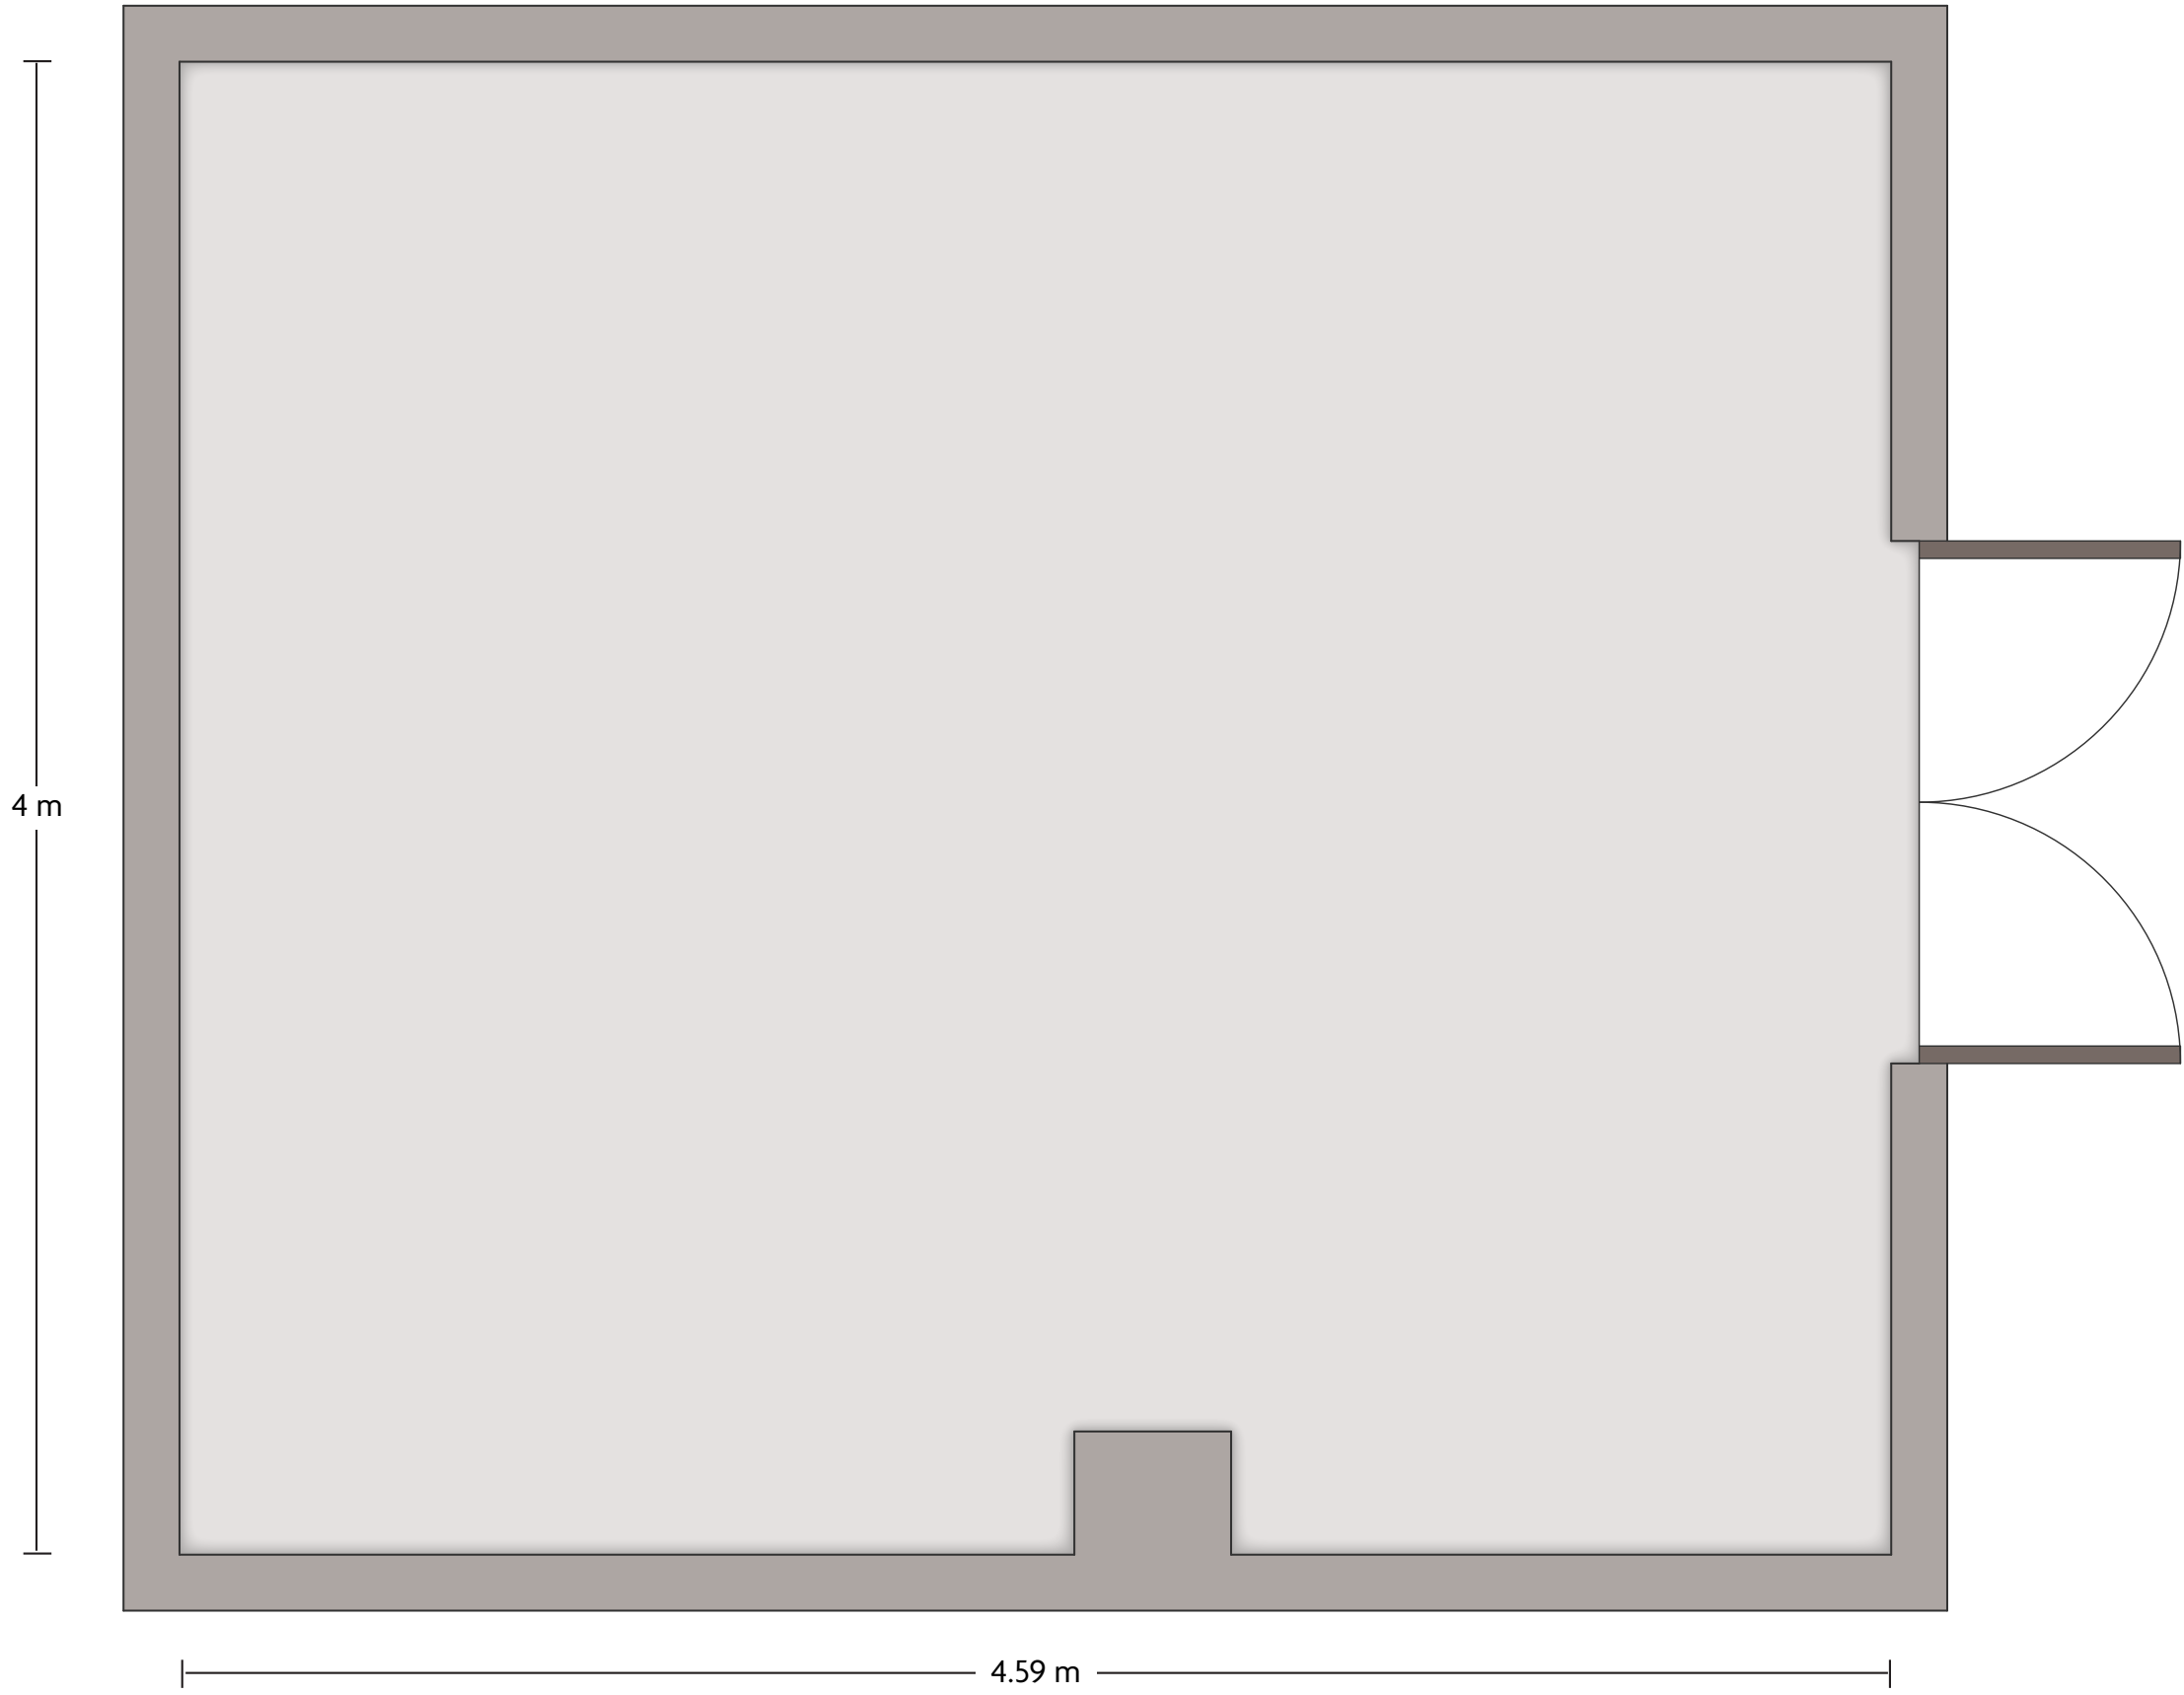

C/Lola Flores, 1 | Madrid - 28022, Spain | 34-91-2063410

*Multiple layout options available for this space.

LENGTH: 9.5 m WIDTH: 4.2 m HEIGHT: 2.7 m TOTAL SQUARE METERS: 38.9 m² MAXIMUM CAPACITY: 25 POWER OUTLETS: 3

C/Lola Flores, 1 | Madrid - 28022, Spain | 34-91-2063410

*Multiple layout options available for this space.

LENGTH: 4.6 m WIDTH: 4 m HEIGHT: 2.4 m TOTAL SQUARE METERS: 18.2 m² MAXIMUM CAPACITY: 12 POWER OUTLETS: 4

C/Lola Flores, 1 | Madrid - 28022, Spain | 34-91-2063410

*Multiple layout options available for this space.

LENGTH: 18.5 m WIDTH: 11.9 m HEIGHT: 2.5 m TOTAL SQUARE METERS: 195.3 m² MAXIMUM CAPACITY: 150 POWER OUTLETS: 17

C/Lola Flores, 1 | Madrid - 28022, Spain | 34-91-2063410

*Multiple layout options available for this space.

LENGTH: 17.6 m WIDTH: 9.7 m HEIGHT: 2.5 m TOTAL SQUARE METERS: 167.6 m² MAXIMUM CAPACITY: 100 POWER OUTLETS: 19