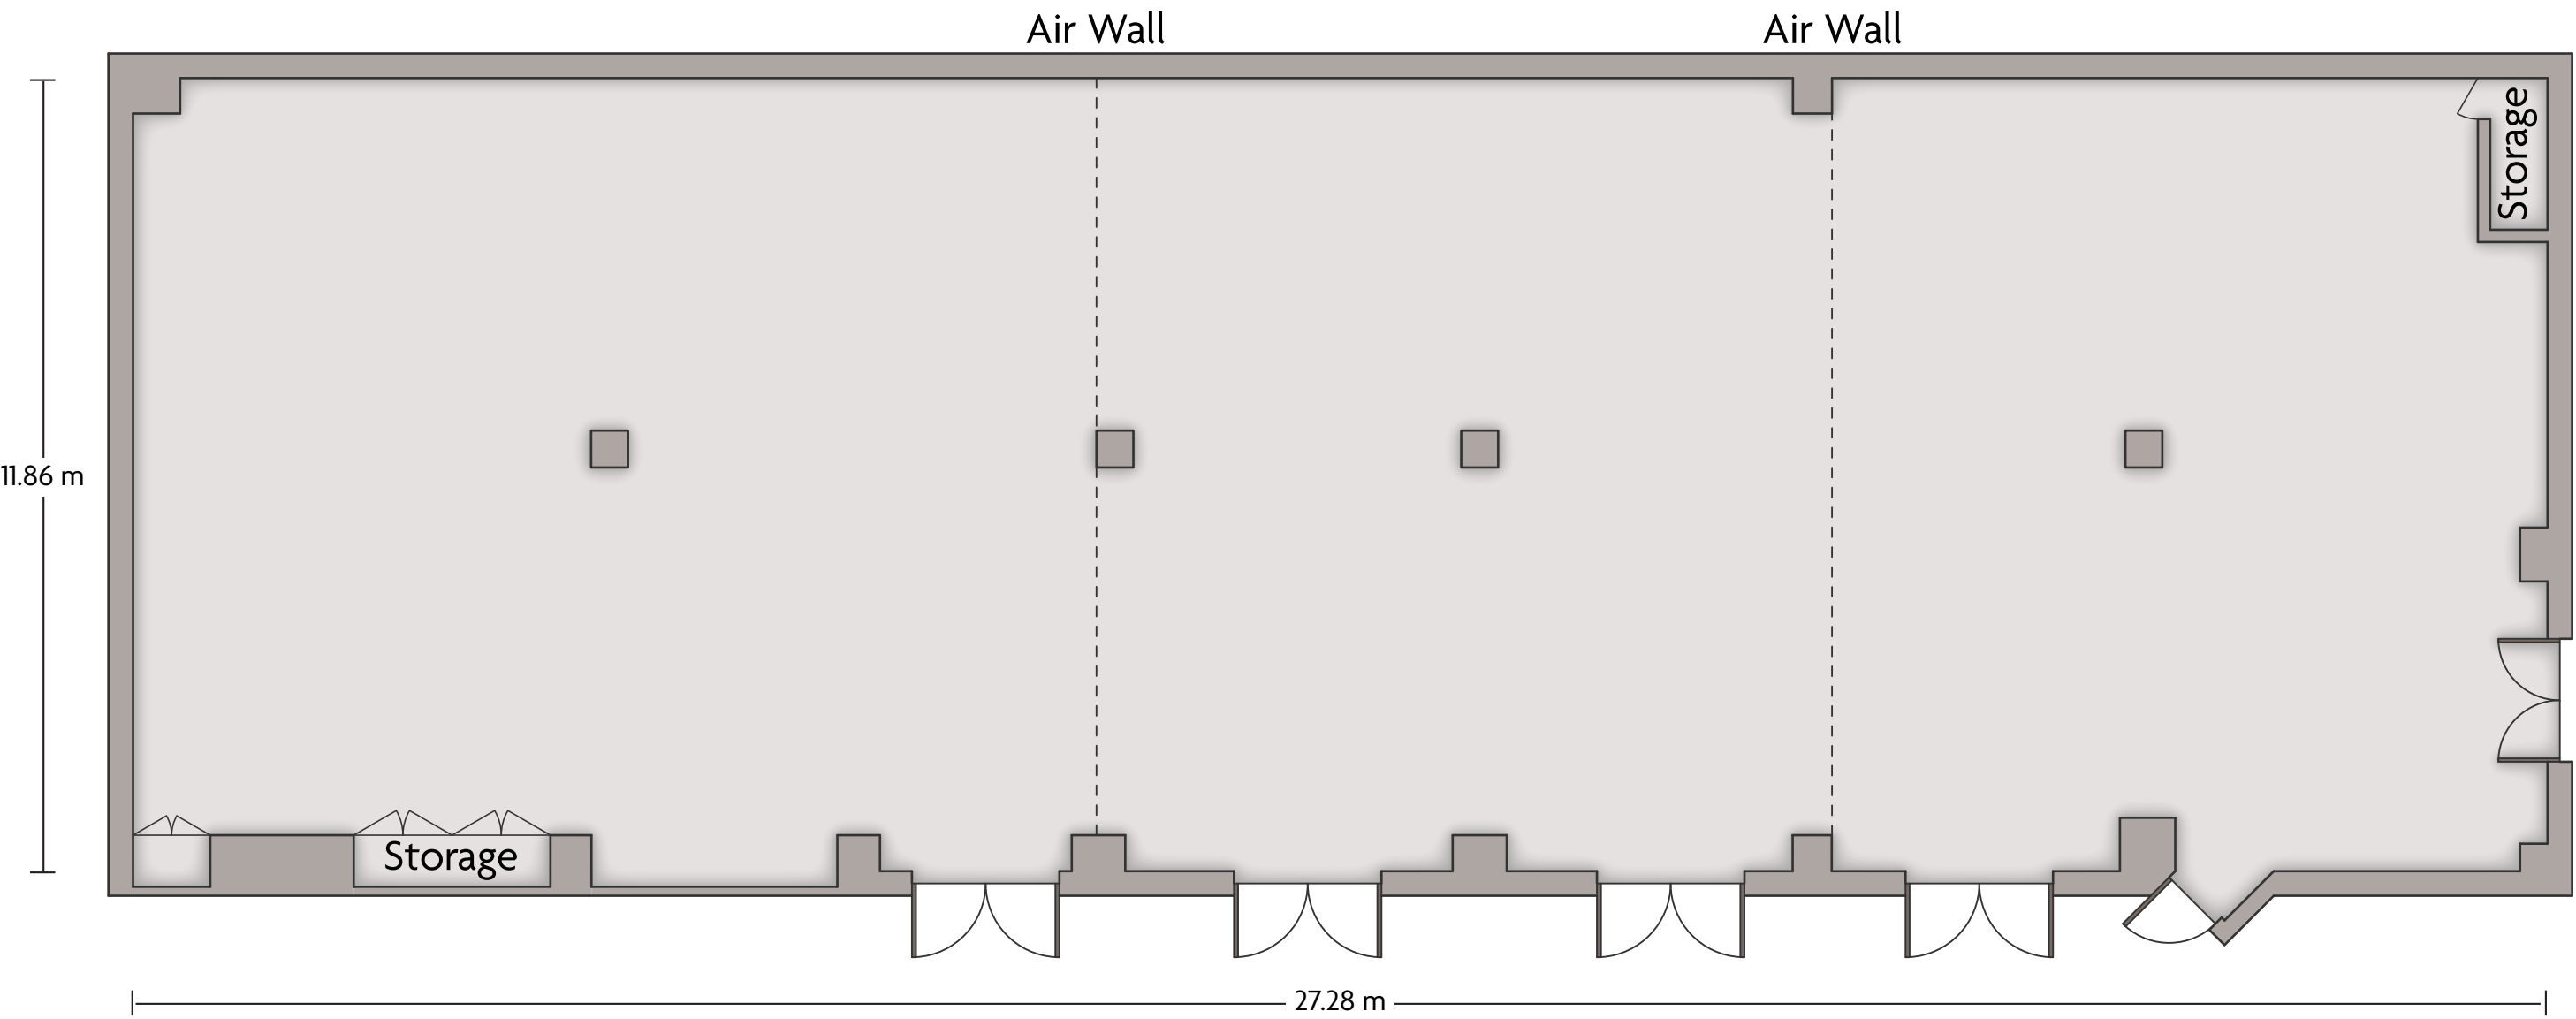

LENGTH: 21.1 m WIDTH: 14.7 m HEIGHT: 2.5 m TOTAL SQUARE METERS: 174.6 m² MAXIMUM CAPACITY: N/A POWER OUTLETS: 5

C/Lola Flores, 1 | Madrid - 28022, Spain | 34-91-2063410

*Multiple layout options available for this space.

LENGTH: 27.3 m WIDTH: 11.9 m HEIGHT: 2.5 m TOTAL SQUARE METERS: 278.7 m² MAXIMUM CAPACITY: 200 POWER OUTLETS: 28

C/Lola Flores, 1 | Madrid - 28022, Spain | 34-91-2063410

*Multiple layout options available for this space.

C/Lola Flores, 1 | Madrid - 28022, Spain | 34-91-2063410

*Multiple layout options available for this space.

LENGTH: 11.9 m WIDTH: 9.7 m HEIGHT: 2.5 m TOTAL SQUARE METERS: 111 m² MAXIMUM CAPACITY: 100 POWER OUTLETS: 9

C/Lola Flores, 1 | Madrid - 28022, Spain | 34-91-2063410

*Multiple layout options available for this space.

LENGTH: 9.5 m WIDTH: 4.2 m HEIGHT: 2.7 m TOTAL SQUARE METERS: 38.9 m² MAXIMUM CAPACITY: 25 POWER OUTLETS: 3