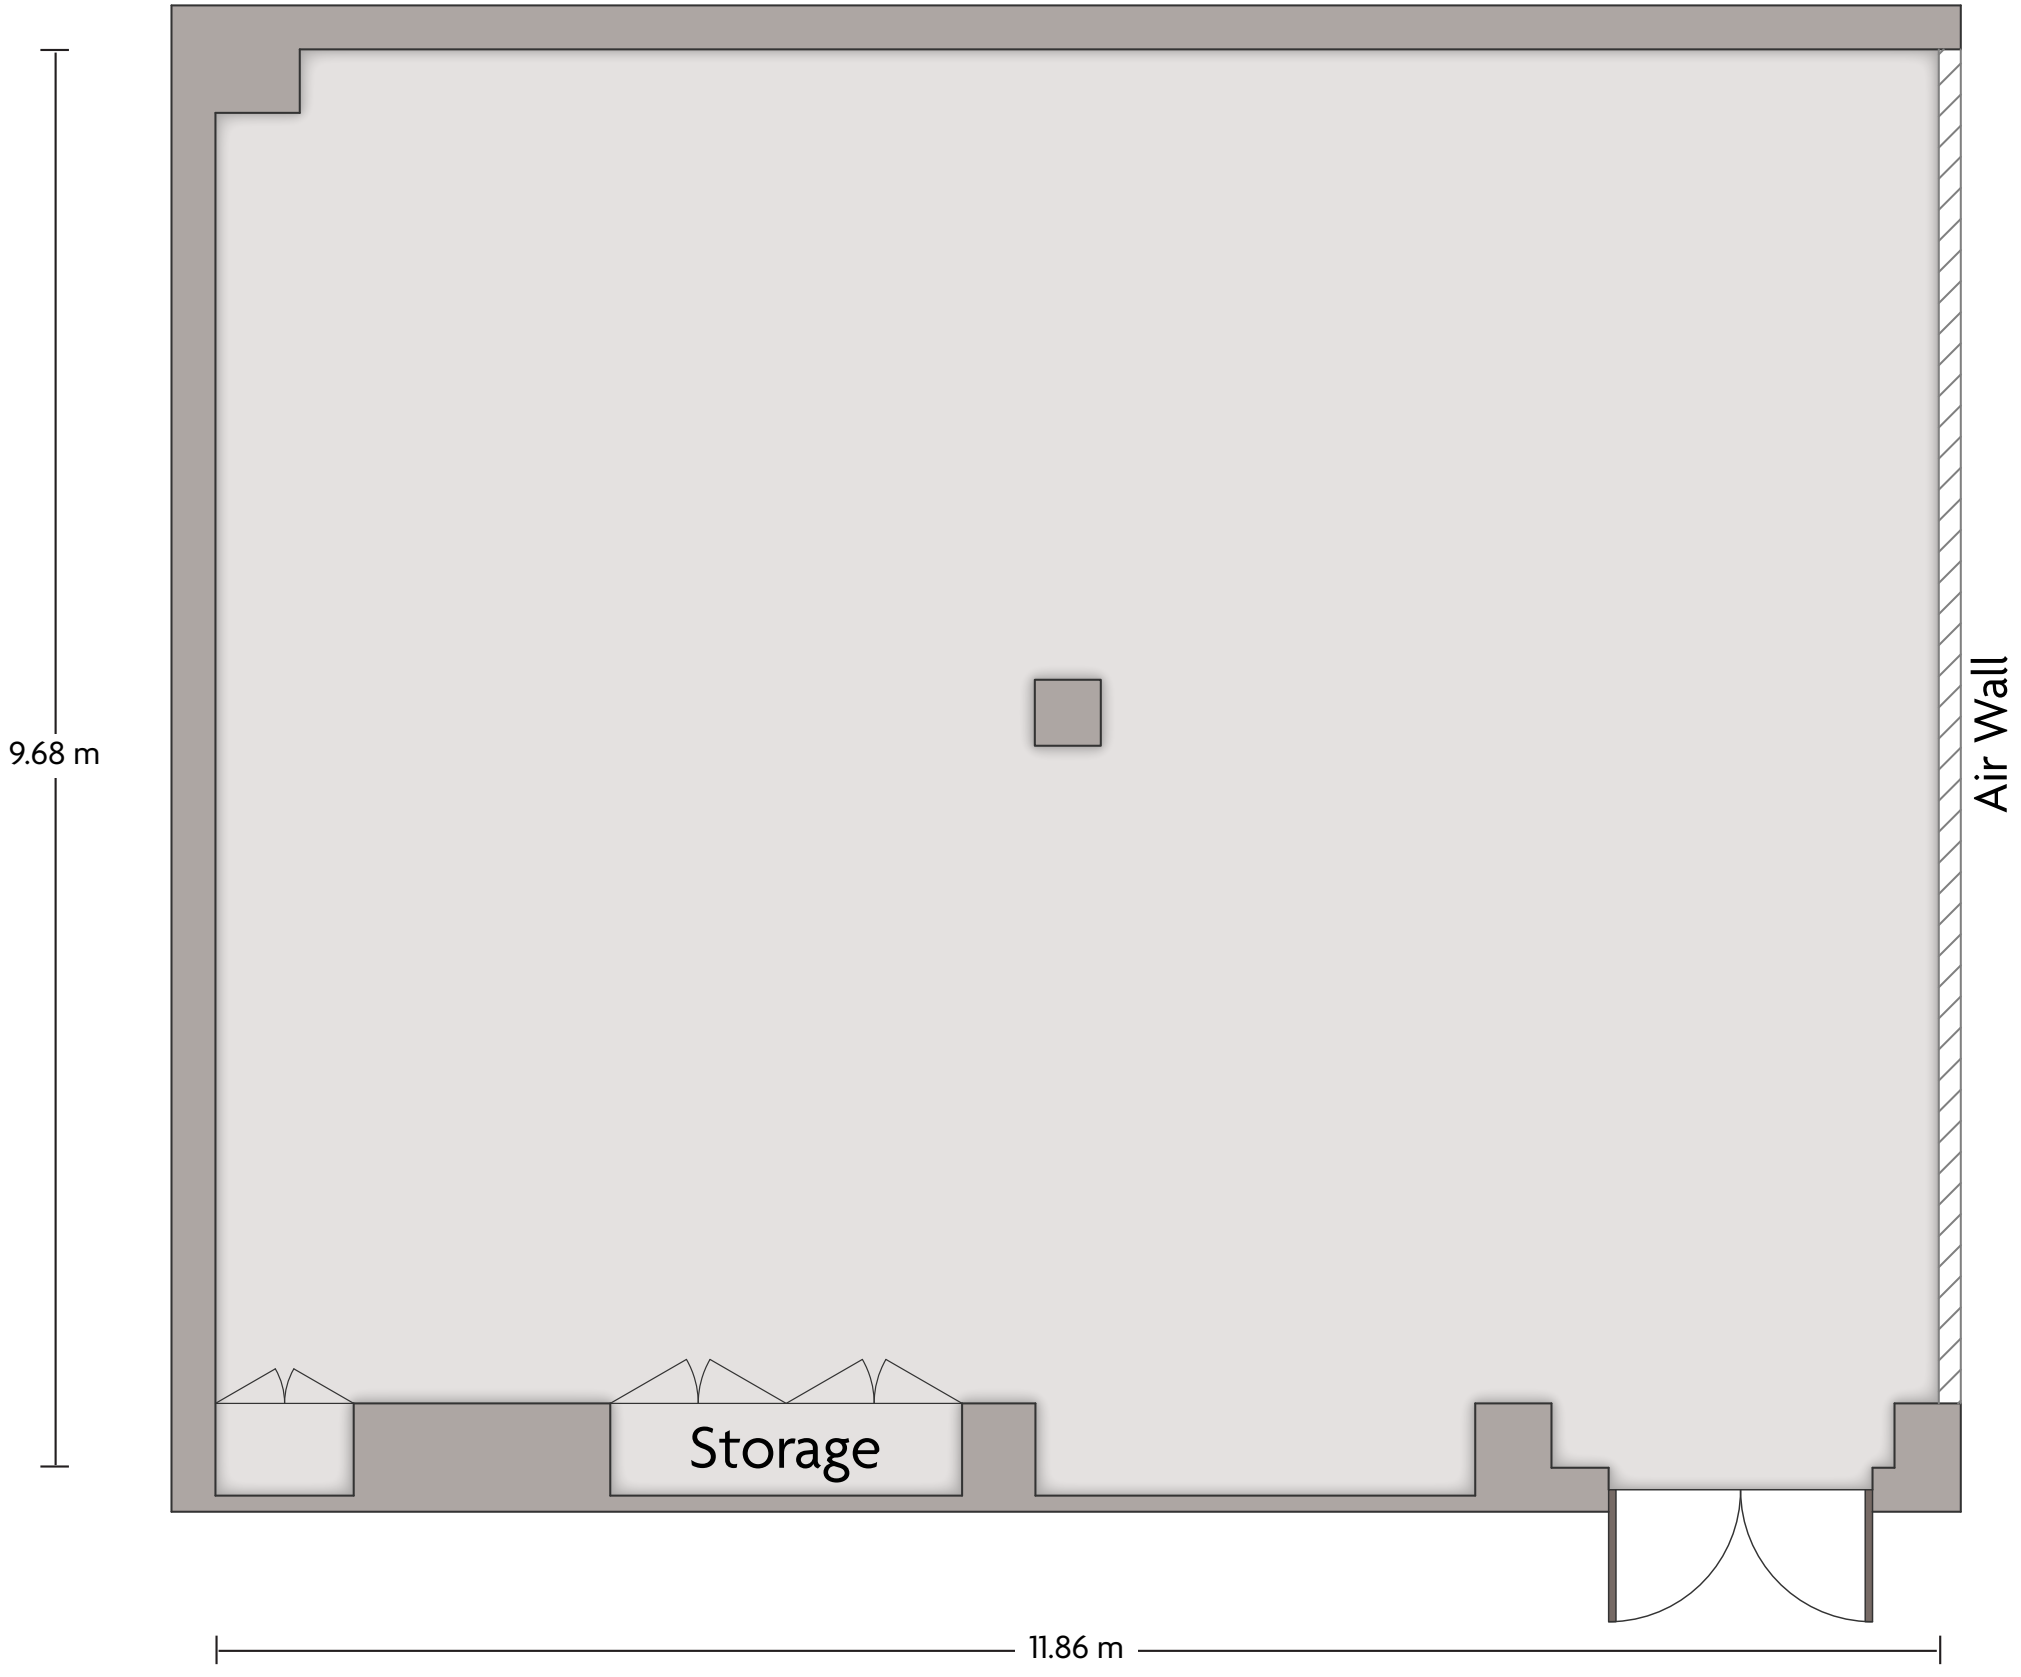

*Multiple layout options available for this space.

Crowne Plaza® Madrid Airport - Salon Sorolla

LENGTH: 9.7 m WIDTH: 8.8 m HEIGHT: 2.5 m TOTAL SQUARE METERS: 84.2 m² MAXIMUM CAPACITY: 50 POWER OUTLETS: 8

C/Lola Flores, 1 | Madrid - 28022, Spain | 34-91-2063410

*Multiple layout options available for this space.

LENGTH: 11.9 m WIDTH: 9.7 m HEIGHT: 2.5 m TOTAL SQUARE METERS: 111 m² MAXIMUM CAPACITY: 100 POWER OUTLETS: 9

C/Lola Flores, 1 | Madrid - 28022, Spain | 34-91-2063410

*Multiple layout options available for this space.

LENGTH: 9.5 m WIDTH: 4.2 m HEIGHT: 2.7 m TOTAL SQUARE METERS: 38.9 m² MAXIMUM CAPACITY: 25 POWER OUTLETS: 3

C/Lola Flores, 1 | Madrid - 28022, Spain | 34-91-2063410

*Multiple layout options available for this space.

LENGTH: 4.6 m WIDTH: 4 m HEIGHT: 2.4 m TOTAL SQUARE METERS: 18.2 m² MAXIMUM CAPACITY: 12 POWER OUTLETS: 4